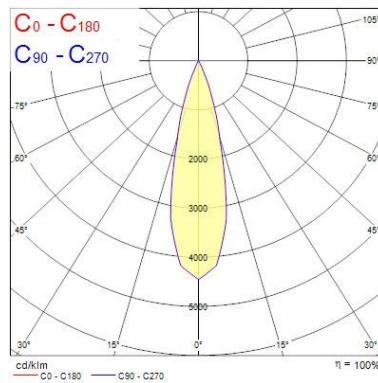

### Optical data

Fixture luminous flux (lm)	567
Luminaire efficacy (lm/W)	57
LOR (%)	100
Colour temperature (K)	2700
Light colour	Candlelight
CRI (Ra)	85
Colour Variation Initial (SDCM)	SDCM3
Adjustable chromaticity	N
Beam Angle (°)	24
Photobiological Risk Group	RG1

### Physical data

Housing colour	White
IP rating	IP20
IK rating	IK02
Nominal Product Width (mm)	76
Nominal Product Height (mm)	115
Cutout Dimensions (W x L in mm or Diameter in mm)	76
Max. Lamp Diameter (mm) - D	90
Weight (kg)	0.38
Recessed Depth (mm)	115

## Myriad Adjustable Round - White with Silver bezel

MYRIAD ADJ ROUND WHITE 2700K PHDIM SILVER BZ  
2058031

Units per outer package	1
Packaging outer length / height (cm)	17.5
Packaging outer width (cm)	15.0
Packaging outer depth (cm)	17.5

### PHOTOMETRY