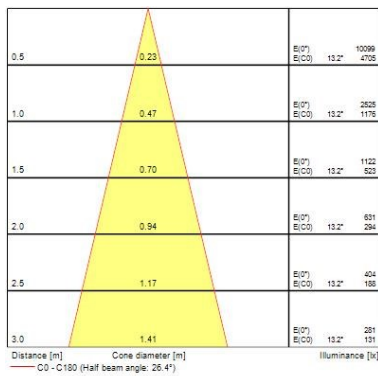

Myriad Adjustable Round - White with Silver bezel

MYRIAD ADJ ROUND WHITE 2700K PHDIM SILVER BZ
2058031

Units per outer package	1
Packaging outer length / height (cm)	17.5
Packaging outer width (cm)	15.0
Packaging outer depth (cm)	17.5

PHOTOMETRY

TECHNICAL DRAWINGS