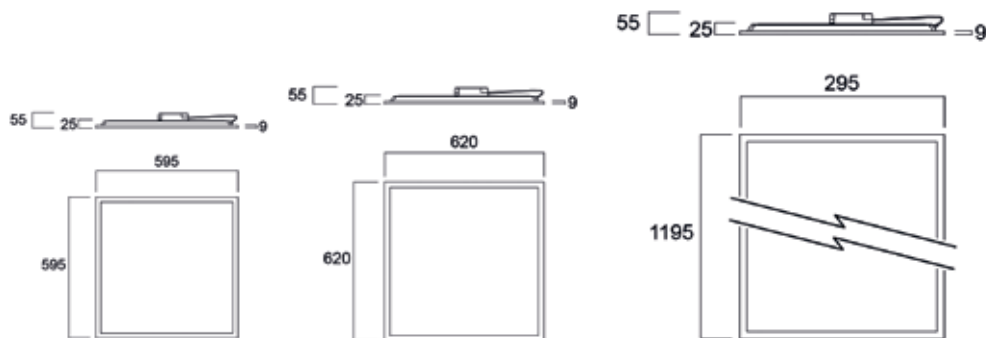

Pls always check item availability with your sales contact. Some of the items could be available only upon request with a minimum quantity order

START Panel

START Panel

Features

- The range includes 600x600mm, 625x625mm and 1200x300mm modules to meet the most common installation needs
- Opal diffuser to achieve a wide beam and provides an even and diffused lighting
- Slim size 25mm maximum (with driver 65mm)
- Available in Warm White (3000K) and Neutral White (4000K)
- High efficacy of up to 126lm/W (600x600mm HE version @ 4000K)
- Delivers up to 4300lm (600x600mm, 4000K)
- Available in Warm White (3000K), Neutral White (4000K) and Cool White (6500K). Some of the temperature colour options could be available only upon request with a minimum quantity order. Pls always check in advance with your sales contact
- Meets IP40 degree of protection from the front and IK03 degree of impact resistance
- Loop-in-Loop-out (LILO) box added as an option for easy installation
- Safety cables (2 pieces) as additional parts in the package
- SDCM<3
- Long lifespan: 100.000 hours at 70% of the original output

Pls always check item availability with your sales contact. Some of the items could be available only upon request with a minimum quantity order

START Panel

Additional Images

600x600/625x625

1200x300

1200x600

Photometric data

UGR19

UGR22

Dimension, 35mm height versions (mm)

Dimension, 25mm height versions (mm)

START Panel accessories

Accessories

Code	Description
0047046	START eco Panel Mounting Clips 4 pcs
0047416	Plasterboard Ceiling Frame 600x600
0047418	Plasterboard Ceiling Frame 1200x300
0047517	START Flat Panel LED Suspension Kit
0047197	Surface Mounting Kit 600x600x70mm
0047199	Surface Mounting Kit 625x625x70mm
0047198	Surface Mounting Kit 1200x300x70mm
0047269	Surface Mounting Kit 1200x600x70mm
0046600	Emergency Pack Standard 6V-55V
0046601	Emergency Pack DALI 6V-55V