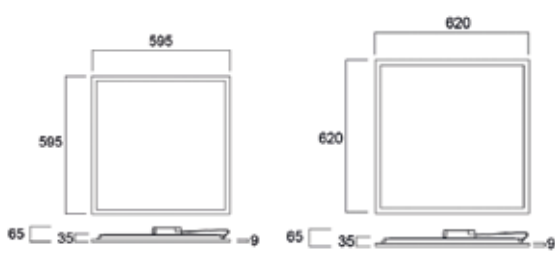

Pls always check item availability with your sales contact. Some of the items could be available only upon request with a minimum quantity order

START Panel

START Panel

Features

- The range includes 600x600mm, 625x625mm and 1200x300mm modules to meet the most common installation needs
- Opal diffuser to achieve a wide beam and provides an even and diffused lighting
- Slim size 25mm maximum (with driver 65mm)
- Available in Warm White (3000K) and Neutral White (4000K)
- High efficacy of up to 126lm/W (600x600mm HE version @ 4000K)
- Delivers up to 4300lm (600x600mm, 4000K)
- Available in Warm White (3000K), Neutral White (4000K) and Cool White (6500K). Some of the temperature colour options could be available only upon request with a minimum quantity order. Pls always check in advance with your sales contact
- Meets IP40 degree of protection from the front and IK03 degree of impact resistance
- Loop-in-Loop-out (LILO) box added as an option for easy installation
- Safety cables (2 pieces) as additional parts in the package
- SDCM<3
- Long lifespan: 100.000 hours at 70% of the original output

Pls always check item availability with your sales contact. Some of the items could be available only upon request with a minimum quantity order

START Panel

Additional Images

600x600/625x625

1200x300

1200x600

Photometric data

UGR19

UGR22

Dimension, 35mm height versions (mm)

Dimension, 25mm height versions (mm)

START Panel accessories

Accessories

Code	Description
0047046	START eco Panel Mounting Clips 4 pcs
0047416	Plasterboard Ceiling Frame 600x600
0047418	Plasterboard Ceiling Frame 1200x300
0047517	START Flat Panel LED Suspension Kit
0047197	Surface Mounting Kit 600x600x70mm
0047199	Surface Mounting Kit 625x625x70mm
0047198	Surface Mounting Kit 1200x300x70mm
0047269	Surface Mounting Kit 1200x600x70mm
0046600	Emergency Pack Standard 6V-55V
0046601	Emergency Pack DALI 6V-55V