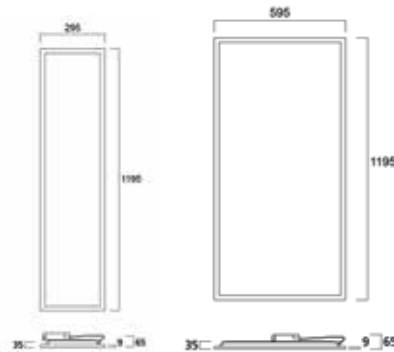

Pls always check item availability with your sales contact. Some of the items could be available only upon request with a minimum quantity order

START Panel

START Panel

Features

- The range includes 600x600mm, 625x625mm and 1200x300mm modules to meet the most common installation needs
- Opal diffuser to achieve a wide beam and provides an even and diffused lighting
- Slim size 25mm maximum (with driver 65mm)
- Available in Warm White (3000K) and Neutral White (4000K)
- High efficacy of up to 126lm/W (600x600mm HE version @ 4000K)
- Delivers up to 4300lm (600x600mm, 4000K)
- Available in Warm White (3000K), Neutral White (4000K) and Cool White (6500K). Some of the temperature colour options could be available only upon request with a minimum quantity order. Pls always check in advance with your sales contact
- Meets IP40 degree of protection from the front and IK03 degree of impact resistance
- Loop-in-Loop-out (LILO) box added as an option for easy installation
- Safety cables (2 pieces) as additional parts in the package
- SDCM<3
- Long lifespan: 100.000 hours at 70% of the original output

Pls always check item availability with your sales contact. Some of the items could be available only upon request with a minimum quantity order

START Panel

Additional Images

600x600/625x625

1200x300

1200x600

Photometric data

UGR19

UGR22

Dimension, 35mm height versions (mm)

Dimension, 25mm height versions (mm)

START Panel accessories

Accessories

Code	Description
0047046	START eco Panel Mounting Clips 4 pcs
0047416	Plasterboard Ceiling Frame 600x600
0047418	Plasterboard Ceiling Frame 1200x300
0047517	START Flat Panel LED Suspension Kit
0047197	Surface Mounting Kit 600x600x70mm
0047199	Surface Mounting Kit 625x625x70mm
0047198	Surface Mounting Kit 1200x300x70mm
0047269	Surface Mounting Kit 1200x600x70mm
0046600	Emergency Pack Standard 6V-55V
0046601	Emergency Pack DALI 6V-55V