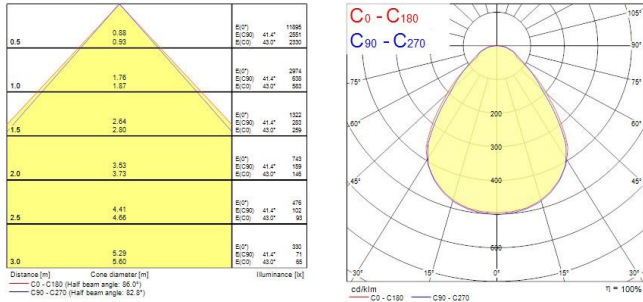

START Panel UGR19 1200x600

START Panel UGR19 1200x600 5900Lm 840 LILO
0042202

TECHNICAL DRAWINGS