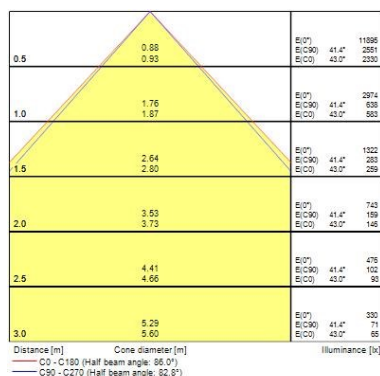

START Panel UGR19 1200x600

START Panel UGR19 1200x600 5900Lm 840 LILO
0042202

Physical data

Housing colour	RAL 9003 - Signal white
IP rating	IP40/20
IK rating	IK03
Diffuser finish	Prismatic
Diffuser material	Other
Nominal Product Length (mm)	1195
Nominal Product Width (mm)	595
Nominal Product Height (mm)	35
Weight (kg)	9.1

Packaging

Single packaging type	Carton
Product EAN number	5410288422022
Packaging single length / height (cm)	60.0
Packaging single width (cm)	124.5
Packaging single depth (cm)	3.8
DUN14 (outer)	15410288422029
Units per outer package	16
Packaging outer length / height (cm)	132.0
Packaging outer width (cm)	70.0
Packaging outer depth (cm)	65.0

Safety data

Optimal operating condition (°C)	-10-45

PHOTOMETRY

TECHNICAL DRAWINGS