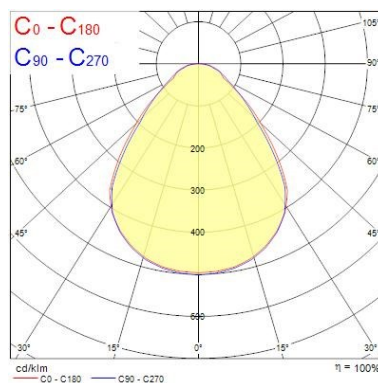

START Panel UGR19 1200x600

START Panel UGR19 1200x600 5900Lm 840 LILO
0042202

Physical data

Housing colour	RAL 9003 - Signal white
IP rating	IP40/20
IK rating	IK03
Diffuser finish	Prismatic
Diffuser material	Other
Nominal Product Length (mm)	1195
Nominal Product Width (mm)	595
Nominal Product Height (mm)	35
Weight (kg)	9.1

Packaging

Single packaging type	Carton
Product EAN number	5410288422022
Packaging single length / height (cm)	60.0
Packaging single width (cm)	124.5
Packaging single depth (cm)	3.8
DUN14 (outer)	15410288422029
Units per outer package	16
Packaging outer length / height (cm)	132.0
Packaging outer width (cm)	70.0
Packaging outer depth (cm)	65.0

Safety data

Optimal operating condition (°C)	-10-45

PHOTOMETRY

TECHNICAL DRAWINGS