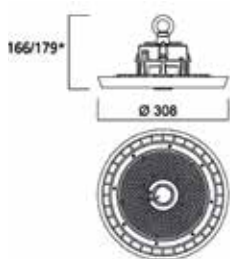

## Photometric data

Granit Medium Beam

Granit Wide Beam

## Dimension (mm)

13,000lm

19,000lm

26,000lm 31,000lm

\*DALI version