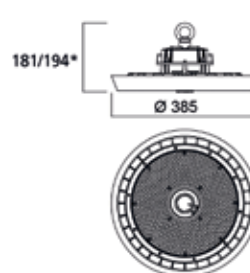

## Photometric data

Granit Medium Beam

Granit Wide Beam

## Dimension (mm)

13,000lm

19,000lm

26,000lm 31,000lm

\*DALI version