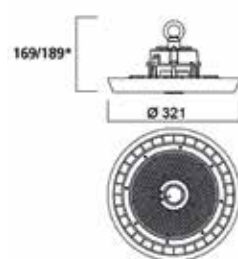

## Photometric data

Granit Medium Beam

Granit Wide Beam

## Dimension (mm)

13,000lm

19,000lm

26,000lm 31,000lm

\*DALI version