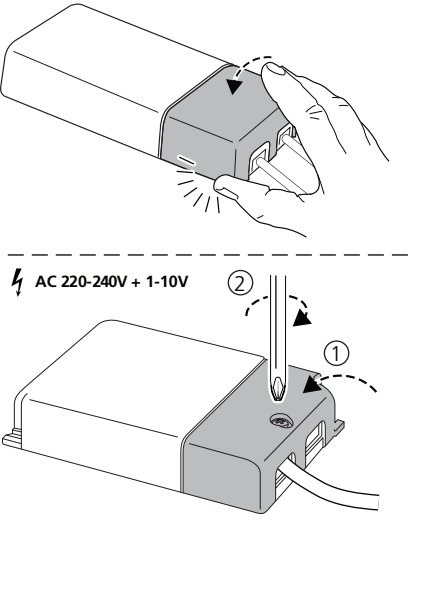

0030332 0030333 0030334
0030335 0030336 0030337
0030338 0030339

START Downlight DALI

0030340 0030341 0030342
0030343 0030344 0030345
0030346 0030347

START Downlight 1-10V

1

START Downlight

START Downlight 150	Ø150 mm
START Downlight 175	Ø175 mm
START Downlight 205	Ø205 mm
START Downlight 225	Ø225 mm

2

3

4

5a

5b

5b

5c

6

7

8

!