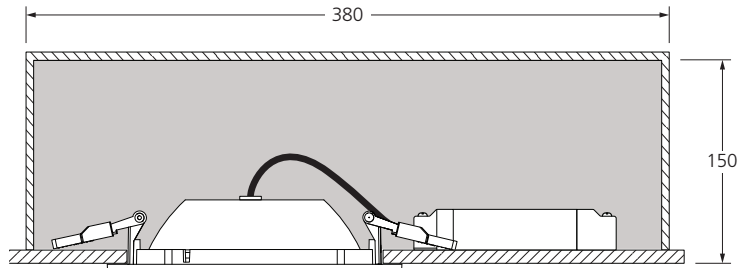

START Downlight

START Downlight 150	Ø150 mm
START Downlight 175	Ø175 mm
START Downlight 205	Ø205 mm
START Downlight 225	Ø225 mm

2