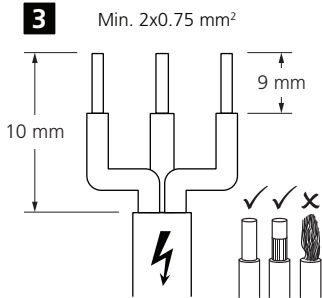

0030332 0030333 0030334
0030335 0030336 0030337
0030338 0030339

START Downlight DALI

0030340 0030341 0030342
0030343 0030344 0030345
0030346 0030347

START Downlight 1-10V

1

START Downlight

START Downlight 150	Ø150 mm
START Downlight 175	Ø175 mm
START Downlight 205	Ø205 mm
START Downlight 225	Ø225 mm

2

3

4

5a

5b

5b

5c

6

7

8

!