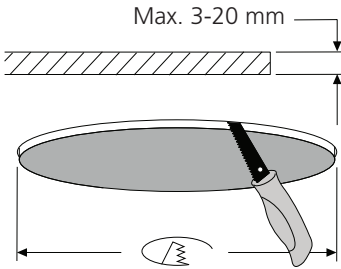

0030332 0030333 0030334
0030335 0030336 0030337
0030338 0030339

START Downlight DALI

0030340 0030341 0030342
0030343 0030344 0030345
0030346 0030347

START Downlight 1-10V

1

START Downlight

START Downlight 150	Ø150 mm
START Downlight 175	Ø175 mm
START Downlight 205	Ø205 mm
START Downlight 225	Ø225 mm