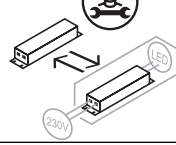

0030332 0030333 0030334
0030335 0030336 0030337
0030338 0030339

START Downlight DALI

0030340 0030341 0030342
0030343 0030344 0030345
0030346 0030347

START Downlight 1-10V

1

START Downlight

START Downlight 150	Ø150 mm
START Downlight 175	Ø175 mm
START Downlight 205	Ø205 mm
START Downlight 225	Ø225 mm