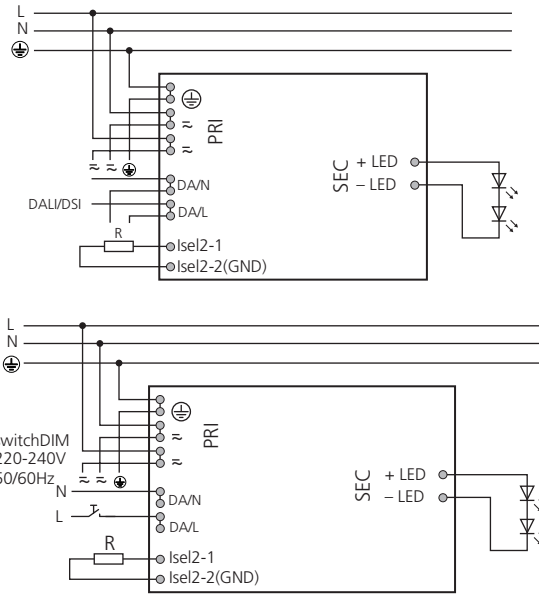

0030332 0030333 0030334
0030335 0030336 0030337
0030338 0030339

START Downlight DALI

0030340 0030341 0030342
0030343 0030344 0030345
0030346 0030347

START Downlight 1-10V

1

START Downlight

START Downlight 150	Ø150 mm
START Downlight 175	Ø175 mm
START Downlight 205	Ø205 mm
START Downlight 225	Ø225 mm

2

3

4

5a

5b

5b

5c

6