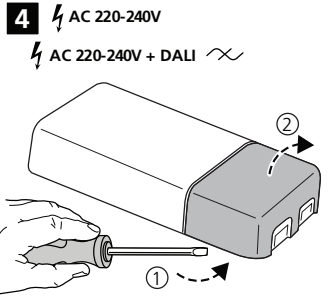

0030332 0030333 0030334
0030335 0030336 0030337
0030338 0030339

START Downlight DALI

0030340 0030341 0030342
0030343 0030344 0030345
0030346 0030347

START Downlight 1-10V

1

START Downlight

START Downlight 150	Ø150 mm
START Downlight 175	Ø175 mm
START Downlight 205	Ø205 mm
START Downlight 225	Ø225 mm

2

3

4

5a

5b

5b

5c

6

7

8

!