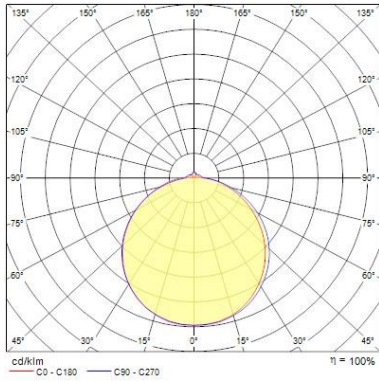

Giotto surface accessories

Giotto LED 200 Surface 4000K Numberlight

3032813

ETIM Class	EC002892
E-number FI	4270176
E-number SE	7535070

Optical data

Fixture luminous flux (lm)	684
LOR (%)	100
Colour temperature (K)	4000
Light colour	Neutral White
CRI (Ra)	75
Adjustable chromaticity	N
Distribution type	Symmetric, Direct
Photobiological Risk Group	RG0

Electrical data

Total power consumption (W)	16
Mains voltage (V)	220-240V~
Electrical protection	Class I
Control gear type	Electronic ballast
Transformer required	Yes
Drive current (mA)	700
Glow Wire Test (°C)	850
Nominal Frequency (Hz)	50/60/HF

Physical data

Housing colour	White
IP rating	IP44
IK rating	IK10
Diffuser finish	Opal
Diffuser material	PC Polycarbonate
Nominal Product Length (mm)	200
Nominal Product Width (mm)	200
Nominal Product Height (mm)	140
Weight (kg)	0.89

Packaging

Single packaging type	Carton
Product EAN number	8711971328131
Packaging single length / height (cm)	26.5
Packaging single width (cm)	26.5
Packaging single depth (cm)	9.5
Units per outer package	1
Packaging outer length / height (cm)	26.5
Packaging outer width (cm)	26.5
Packaging outer depth (cm)	9.5

PHOTOMETRY

Giotto surface accessories *Giotto LED 200 Surface 4000K Numberlight* 3032813

TECHNICAL DRAWINGS