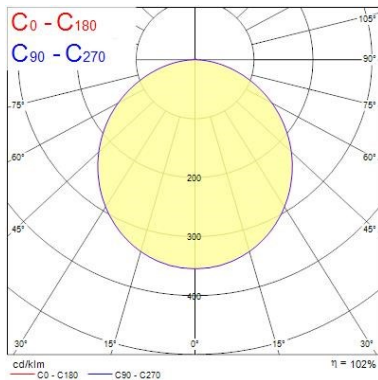

Optical data

Fixture luminous flux (lm)	1050
Luminaire efficacy (lm/W)	81
LOR (%)	100
Colour temperature (K)	3000
CRI (Ra)	80
Colour Variation Initial (SDCM)	SDCM6
Colour Consistency (SDCM)	6
Adjustable chromaticity	N
Beam Angle (°)	110
Distribution type	Direct
Glare control	< 28
Photobiological Risk Group	RG0

IP rating	IP44/20
IK rating	IK06
Diffuser finish	Opal
Diffuser material	PC Polycarbonate
Nominal Product Length (mm)	174
Nominal Product Width (mm)	174
Nominal Product Height (mm)	21
Cutout Dimensions (W x L in mm or Diameter in mm)	155
Weight (kg)	0.32

Safety data

Optimal operating condition (°C)	-10-40
----------------------------------	--------

PHOTOMETRY

Distance [m]	Cone diameter [m]	E _{0°} [lx]	E _{1/2°} [lx]	E _{90°} [lx]
0.5	1.46	1488	55.8°	134
1.0	2.92	372	55.8°	34
1.5	4.38	188	55.8°	15
2.0	5.84	93	55.8°	5
2.5	7.30	60	55.8°	5
3.0	8.76	41	55.8°	4