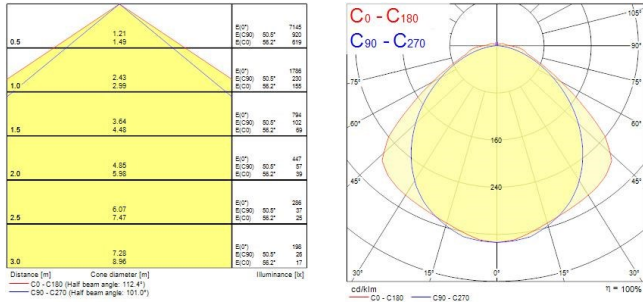

Sylproof Superia LED G3 DALI SYLPRF SUP LED G3 1200MM T 4K DALI 0048698

TECHNICAL DRAWINGS