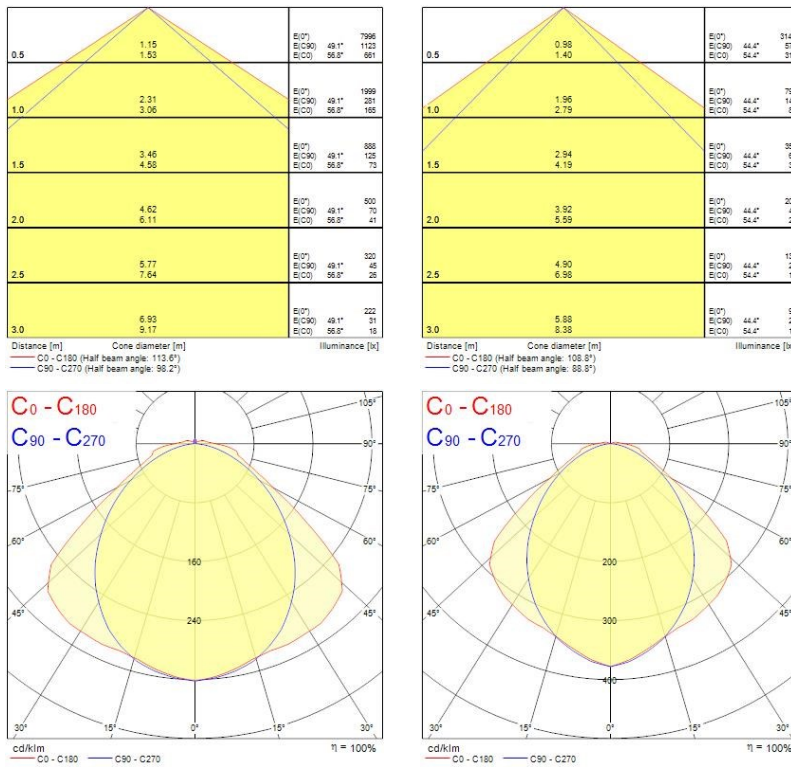

Sylproof Superia LED G3 Emergency SYLPROOF SUPERIA LED G3 1500mm Twin 4K DALI E3 0048728

Packaging single width (cm)	11.6
Packaging single depth (cm)	8.4
DUN14 (outer)	05410288487281
Units per outer package	1
Packaging outer length / height (cm)	167.2
Packaging outer width (cm)	11.6
Packaging outer depth (cm)	8.4

Safety data

Optimal operating condition (°C)	0-30
Dry applications use only	No

PHOTOMETRY

TECHNICAL DRAWINGS