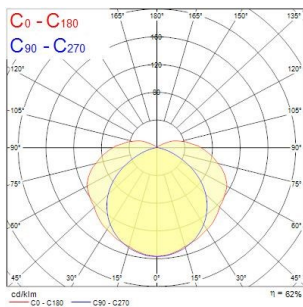

PHOTOMETRY