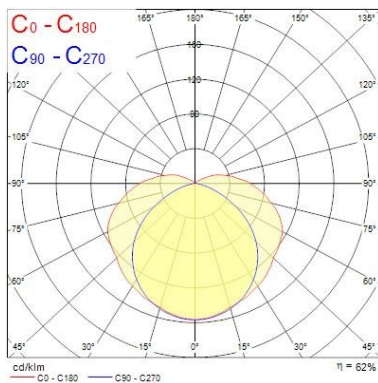

Start Waterproof T8 START WATERPROOF T8 PMMA 2x58 EB 0045825

Electrical protection	Class I
Control gear type	Electronic ballast
Control gear mounting	Integral
Transformer required	Yes
Nominal Frequency (Hz)	50/60Hz

Physical data

Housing colour	Grey
IP rating	IP66
IK rating	IK02
Diffuser finish	Prismatic
Diffuser material	PMMA Acrylic
Nominal Product Length (mm)	1577
Nominal Product Width (mm)	116
Nominal Product Height (mm)	100
Weight (kg)	2.228

Packaging

Single packaging type	Carton
Product EAN number	5410288458250
Packaging single length / height (cm)	157.7
Packaging single width (cm)	11.6
Packaging single depth (cm)	9.4
DUN14 (outer)	05410288458250
Units per outer package	1
Packaging outer length / height (cm)	157.7
Packaging outer width (cm)	11.6
Packaging outer depth (cm)	9.4

Safety data

Optimal operating condition (°C)	-20-25

PHOTOMETRY