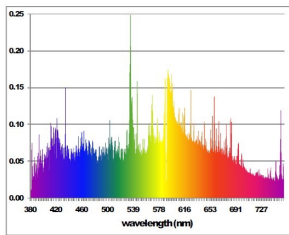

## PRODUCT OVERVIEW

Product name	CMI-T 70W/NDL UVS
Technology	HID
Watt (Rated) (W)	70
Lamp shape	Tubular shape
Type	CMI-T
Cap/Base	G12
Lamp finish	Clear
Fixture rating	Enclosed
General application	Education, Hospitality, Logistics & Industry, Museums & Galleries, Office, Retail
ETIM Class	EC000037
E-number FI	4844410
E-number SE	8359037
E-number Norway	3800943
Luminous flux (lm)	6700
Colour temperature (K)	4200
Light colour	Cool White Deluxe
CRI (Ra)	93
Wattage (W)	70.00
Product Voltage (V)	85

### PHOTOMETRY

LAMP SPECTRUM

COLOUR RENDERING