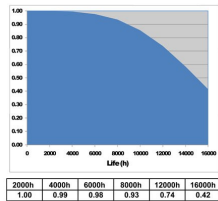

TECHNICAL DRAWINGS

SURVIVAL RATE