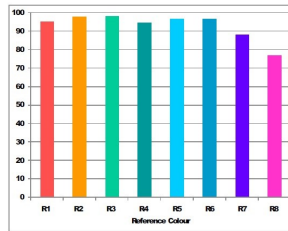

### PHOTOMETRY

LAMP SPECTRUM

COLOUR RENDERING