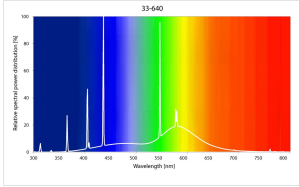

T5 Standard Short F13W/T5/33-640 0000031

Product features

PRODUCT OVERVIEW

Product name	F13W/T5/33-640
Technology	Fluorescent
Watt (Rated) (W)	12.80
Lamp shape	Tubular shape
Type	T5 Standard Short
Cap/Base	G5
Lamp finish	Frosted/Coated
Fixture rating	Open
General application	Education, Hospitality, Logistics & Industry, Museums & Galleries, Office, Retail, Residential & Consumer
ETIM Class	EC000108
E-number FI	4942371
E-number SE	8356713
E-number Norway	3822414
Luminous flux (lm)	880
Rated lamp efficacy 100h 50Hz at 35°C (lm/W)	69
Colour temperature (K)	4000
Light colour	Cool White
CRI (Ra)	64
Colour Variation Initial (SDCM)	SDCM5
Photobiological Risk Group	Not applicable
Wattage (W)	13.00
Product Voltage (V)	95
Dimmable	Yes
Average life (Nominal) (h)	10000
Product EAN number	5410288000312

PHOTOMETRY

T5 Standard Short
F13W/T5/33-640
0000031

TECHNICAL DRAWINGS