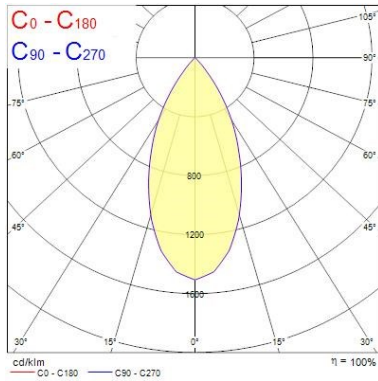

Myriad Square IP65 White Reflector - White Bezel

MYRIAD SQUARE IP65 FLOOD 3K DALI WHTREF WBEZ
2056396

ETIM Class	EC001744
Warranty	5 years

Optical data

Fixture luminous flux (lm)	1165
Luminaire efficacy (lm/W)	117
LOR (%)	100
Colour temperature (K)	3000
Light colour	Warm White
CRI (Ra)	90
Colour Variation Initial (SDCM)	SDCM3
Adjustable chromaticity	N
Beam Angle (°)	48

Electrical data

Total power consumption (W)	10
Mains voltage (V)	230-240V~
Electrical protection	Class II
Transformer required	Yes
Drive current (mA)	250
Energy Efficiency Class (A->G) of contained light source	E
Nominal Frequency (Hz)	50/60Hz

Lifetime data

Lifespan L70 B50	50000

Physical data

Housing colour	Aluminium
IP rating	IP65/20
IK rating	IK02
Reflector finish	White
Nominal Product Width (mm)	72
Nominal Product Height (mm)	64
Cutout Dimensions (W x L in mm or Diameter in mm)	72
Weight (kg)	0.39
Recessed Depth (mm)	64

Packaging

Single packaging type	Carton
Product EAN number	5025768563968
Packaging single length / height (cm)	17.5
Packaging single width (cm)	15.0
Packaging single depth (cm)	17.5
DUN14 (outer)	05025768563968
Units per outer package	1
Packaging outer length / height (cm)	17.5
Packaging outer width (cm)	15.0

Myriad Square IP65 White Reflector - White Bezel

MYRIAD SQUARE IP65 FLOOD 3K DALI WHTREF WBEZ
2056396

Packaging outer depth (cm)

17.5

PHOTOMETRY

TECHNICAL DRAWINGS