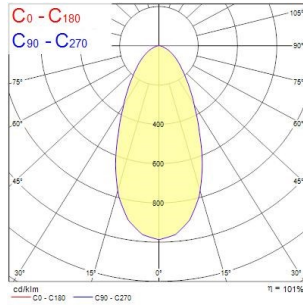

Beacon LED XXL BEACON XXL MB O/B DIM 4K L3 BLK 2093048

TECHNICAL DRAWINGS