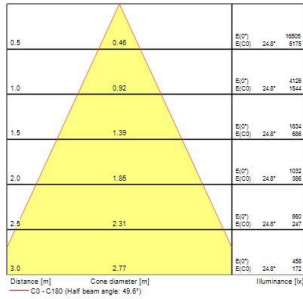

Beacon LED XXL BEACON XXL MB O/B DIM 4K L3 BLK 2093048

TECHNICAL DRAWINGS