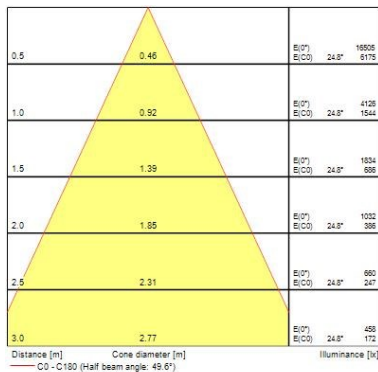

Beacon LED XXL

BEACON XXL MB O/B DIM 4K L3 BLK
2093048

Nominal Product Width (mm)	168
Nominal Product Height (mm)	205
Nominal Product Diameter (mm)	113
Weight (kg)	1.5

Packaging

Single packaging type	Carton
Product EAN number	5025768930487
Packaging single length / height (cm)	25.0
Packaging single width (cm)	19.5
Packaging single depth (cm)	20.0
DUN14 (outer)	05025768930487
Units per outer package	1
Packaging outer length / height (cm)	25.0
Packaging outer width (cm)	19.5
Packaging outer depth (cm)	20.0

PHOTOMETRY

TECHNICAL DRAWINGS