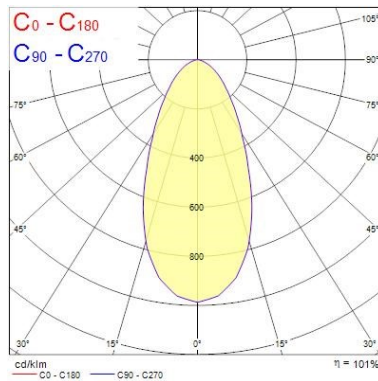

Beacon LED XXL

BEACON XXL MB O/B DIM 4K L3 BLK
2093048

Nominal Product Width (mm)	168
Nominal Product Height (mm)	205
Nominal Product Diameter (mm)	113
Weight (kg)	1.5

Packaging

Single packaging type	Carton
Product EAN number	5025768930487
Packaging single length / height (cm)	25.0
Packaging single width (cm)	19.5
Packaging single depth (cm)	20.0
DUN14 (outer)	05025768930487
Units per outer package	1
Packaging outer length / height (cm)	25.0
Packaging outer width (cm)	19.5
Packaging outer depth (cm)	20.0

PHOTOMETRY

TECHNICAL DRAWINGS