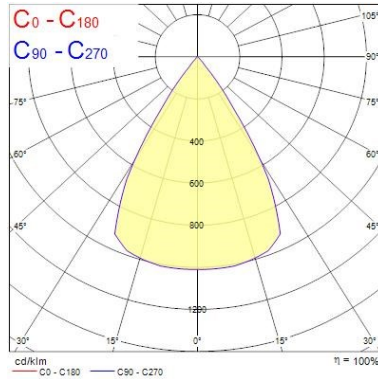

Beacon Muse 26W

Beacon Muse 26W 4K Trailing Edge L3 Black
2052854

Environment	Interior
General application	Museums & Galleries
ETIM Class	EC001744
E-number FI	4274540
Warranty	5 years

Optical data

Fixture luminous flux (lm)	925
LOR (%)	100
Colour temperature (K)	4000
Light colour	Neutral White
CRI (Ra)	97
Colour Consistency (SDCM)	3
Adjustable chromaticity	N
Beam Angle (°)	10
Distribution type	Direct

Electrical data

Total power consumption (W)	26
Mains voltage (V)	220-240V~
Electrical protection	Class I
Control gear type	Electronic ballast
Control gear mounting	Integrated

Physical data

Housing colour	Black
IP rating	IP20
IK rating	IK02
Reflector finish	None
Nominal Product Height (mm)	167
Weight (kg)	1.315

Packaging

Single packaging type	Carton
Product EAN number	5025768528547
Packaging single length / height (cm)	17.5
Packaging single width (cm)	15.0
Packaging single depth (cm)	17.5
DUN14 (outer)	5025768528547
Units per outer package	1
Packaging outer length / height (cm)	17.5
Packaging outer width (cm)	15.0
Packaging outer depth (cm)	17.5

PHOTOMETRY

Beacon Muse 26W Beacon Muse 26W 4K Trailing Edge L3 Black 2052854

TECHNICAL DRAWINGS