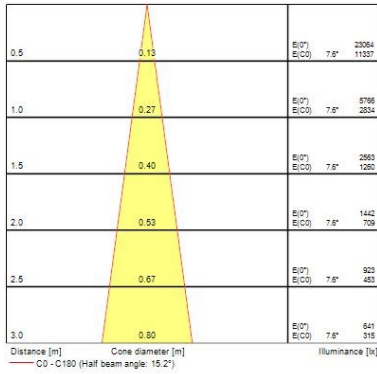

Beacon Muse 26W

Beacon Muse 26W 4K Trailing Edge L3 Black
2052854

Environment	Interior
General application	Museums & Galleries
ETIM Class	EC001744
E-number FI	4274540
Warranty	5 years

Optical data

Fixture luminous flux (lm)	925
LOR (%)	100
Colour temperature (K)	4000
Light colour	Neutral White
CRI (Ra)	97
Colour Consistency (SDCM)	3
Adjustable chromaticity	N
Beam Angle (°)	10
Distribution type	Direct

Electrical data

Total power consumption (W)	26
Mains voltage (V)	220-240V~
Electrical protection	Class I
Control gear type	Electronic ballast
Control gear mounting	Integrated

Physical data

Housing colour	Black
IP rating	IP20
IK rating	IK02
Reflector finish	None
Nominal Product Height (mm)	167
Weight (kg)	1.315

Packaging

Single packaging type	Carton
Product EAN number	5025768528547
Packaging single length / height (cm)	17.5
Packaging single width (cm)	15.0
Packaging single depth (cm)	17.5
DUN14 (outer)	5025768528547
Units per outer package	1
Packaging outer length / height (cm)	17.5
Packaging outer width (cm)	15.0
Packaging outer depth (cm)	17.5

PHOTOMETRY

Beacon Muse 26W Beacon Muse 26W 4K Trailing Edge L3 Black 2052854

TECHNICAL DRAWINGS