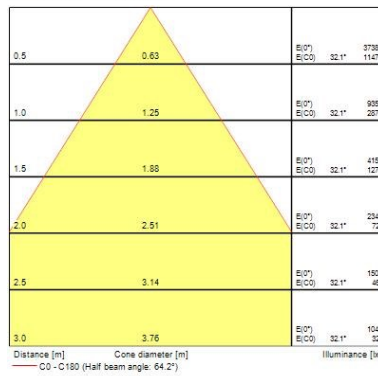

Beacon Muse 26W

Beacon Muse 26W 4K Trailing Edge L3 Black
2052854

Environment	Interior
General application	Museums & Galleries
ETIM Class	EC001744
E-number FI	4274540
Warranty	5 years

Optical data

Fixture luminous flux (lm)	925
LOR (%)	100
Colour temperature (K)	4000
Light colour	Neutral White
CRI (Ra)	97
Colour Consistency (SDCM)	3
Adjustable chromaticity	N
Beam Angle (°)	10
Distribution type	Direct

Electrical data

Total power consumption (W)	26
Mains voltage (V)	220-240V~
Electrical protection	Class I
Control gear type	Electronic ballast
Control gear mounting	Integrated

Physical data

Housing colour	Black
IP rating	IP20
IK rating	IK02
Reflector finish	None
Nominal Product Height (mm)	167
Weight (kg)	1.315

Packaging

Single packaging type	Carton
Product EAN number	5025768528547
Packaging single length / height (cm)	17.5
Packaging single width (cm)	15.0
Packaging single depth (cm)	17.5
DUN14 (outer)	5025768528547
Units per outer package	1
Packaging outer length / height (cm)	17.5
Packaging outer width (cm)	15.0
Packaging outer depth (cm)	17.5

PHOTOMETRY

Beacon Muse 26W Beacon Muse 26W 4K Trailing Edge L3 Black 2052854

TECHNICAL DRAWINGS