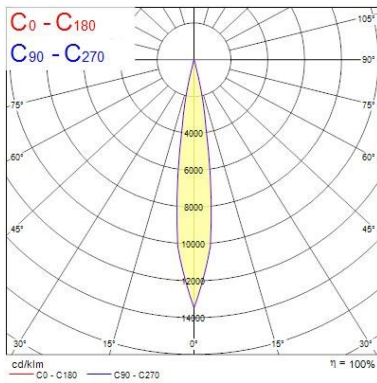

Beacon Muse 26W

Beacon Muse 26W 4K Trailing Edge L3 Black
2052854

Environment	Interior
General application	Museums & Galleries
ETIM Class	EC001744
E-number FI	4274540
Warranty	5 years

Optical data

Fixture luminous flux (lm)	925
LOR (%)	100
Colour temperature (K)	4000
Light colour	Neutral White
CRI (Ra)	97
Colour Consistency (SDCM)	3
Adjustable chromaticity	N
Beam Angle (°)	10
Distribution type	Direct

Electrical data

Total power consumption (W)	26
Mains voltage (V)	220-240V~
Electrical protection	Class I
Control gear type	Electronic ballast
Control gear mounting	Integrated

Physical data

Housing colour	Black
IP rating	IP20
IK rating	IK02
Reflector finish	None
Nominal Product Height (mm)	167
Weight (kg)	1.315

Packaging

Single packaging type	Carton
Product EAN number	5025768528547
Packaging single length / height (cm)	17.5
Packaging single width (cm)	15.0
Packaging single depth (cm)	17.5
DUN14 (outer)	5025768528547
Units per outer package	1
Packaging outer length / height (cm)	17.5
Packaging outer width (cm)	15.0
Packaging outer depth (cm)	17.5

PHOTOMETRY

Beacon Muse 26W Beacon Muse 26W 4K Trailing Edge L3 Black 2052854

TECHNICAL DRAWINGS