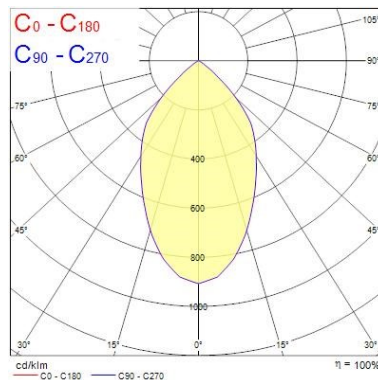

Expospot 90 cardan square - Sylvania EXPOSPOT 90 TRIO HO RA80 3000K WB WHITE 0060356

Lifespan L80 B50	60000
Lifespan L80 B20	60000
Lifespan L80 B10	60000
Lifespan L90 B50	60000
Lifespan L90 B20	60000
Lifespan L90 B10	55000

Physical data

Housing colour	White
IP rating	IP20
IK rating	IK02
Nominal Product Length (mm)	437
Nominal Product Width (mm)	163
Nominal Product Height (mm)	104
Cutout Dimensions (W x L in mm or Diameter in mm)	148x422
Weight (kg)	2.75
Recessed Depth (mm)	104

Packaging

Single packaging type	Carton
Product EAN number	5410288603568
Packaging single length / height (cm)	50.0
Packaging single width (cm)	30.0
Packaging single depth (cm)	20.0
DUN14 (outer)	05410288603568
Units per outer package	1
Packaging outer length / height (cm)	50.0
Packaging outer width (cm)	30.0
Packaging outer depth (cm)	20.0

PHOTOMETRY

TECHNICAL DRAWINGS