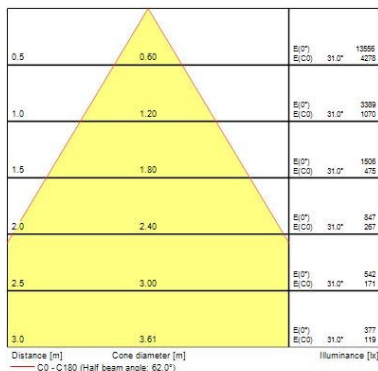

Expospot 90 cardan square - Sylvania EXPOSPOT 90 TRIO HO RA80 3000K WB WHITE 0060356

Lifespan L80 B50	60000
Lifespan L80 B20	60000
Lifespan L80 B10	60000
Lifespan L90 B50	60000
Lifespan L90 B20	60000
Lifespan L90 B10	55000

Physical data

Housing colour	White
IP rating	IP20
IK rating	IK02
Nominal Product Length (mm)	437
Nominal Product Width (mm)	163
Nominal Product Height (mm)	104
Cutout Dimensions (W x L in mm or Diameter in mm)	148x422
Weight (kg)	2.75
Recessed Depth (mm)	104

Packaging

Single packaging type	Carton
Product EAN number	5410288603568
Packaging single length / height (cm)	50.0
Packaging single width (cm)	30.0
Packaging single depth (cm)	20.0
DUN14 (outer)	05410288603568
Units per outer package	1
Packaging outer length / height (cm)	50.0
Packaging outer width (cm)	30.0
Packaging outer depth (cm)	20.0

PHOTOMETRY

TECHNICAL DRAWINGS