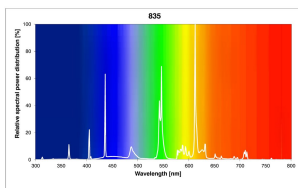

T5 FHE Luxline Plus

35W/T5/835 FHE
0002790

Product features

- T5 FHE Luxline Plus

PRODUCT OVERVIEW

Product name	35W/T5/835 FHE
Technology	Fluorescent
Watt (Rated) (W)	35
Lamp shape	Tube, double-ended
Type	T5 FHE Luxline Plus
Cap/Base	G5
Lamp finish	Frosted/Coated
Fixture rating	Open
General application	Education, Hospitality, Logistics & Industry, Museums & Galleries, Office, Residential & Consumer, Retail
ETIM Class	EC000108
E-number FI	4944513
Luminous flux (lm)	3300
Rated lamp efficacy 100h 50Hz at 35°C (lm/W)	97
Colour temperature (K)	3500
Light colour	White
CRI (Ra)	85
Colour Variation Initial (SDCM)	SDCM5
Photobiological Risk Group	Not applicable
Wattage (W)	35.00
Product Voltage (V)	209
Dimmable	Yes
Average life (Nominal) (h)	24000
Product EAN number	5410288027906

PHOTOMETRY

T5 FHE Luxline Plus
35W/T5/835 FHE
0002790

TECHNICAL DRAWINGS