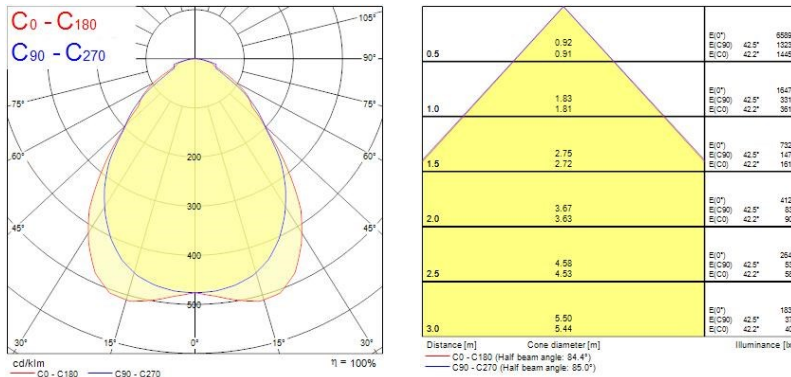

Optical data

Fixture luminous flux (lm)	3,500
Luminaire efficacy (lm/W)	100
Colour temperature (K)	3000
Light colour	Warm White
CRI (Ra)	80
Colour Variation Initial (SDCM)	SDCM5
Beam Angle (°)	90
Distribution type	Symmetric
Glare control	< 19
Photobiological Risk Group	RG0

IK rating	IK03
Diffuser finish	Prismatic
Nominal Product Length (mm)	595
Nominal Product Width (mm)	595
Nominal Product Height (mm)	9.5
Weight (kg)	2.653
Recessed Depth (mm)	38

Packaging

Single packaging type	Carton
Product EAN number	5410288472263
Packaging single length / height (cm)	63.0
Packaging single width (cm)	4.4
Packaging single depth (cm)	67.5
DUN14 (outer)	15410288472260
Units per outer package	2
Packaging outer length / height (cm)	65.0
Packaging outer width (cm)	10.8
Packaging outer depth (cm)	69.5

Safety data

Optimal operating condition (°C)	-20-40
---	--------

PHOTOMETRY

TECHNICAL DRAWINGS