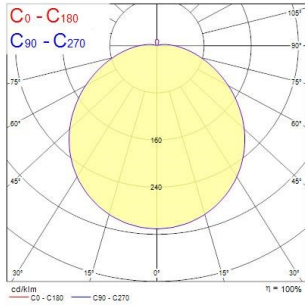

### PHOTOMETRY

Distance [m]	Cone diameter [m]	50% E(C0)	50% E(C90)	50% E(C180)
0.5	1.56	998	998	12
1.0	3.12	247	247	15
1.5	4.67	101	101	18
2.0	6.23	47	47	4
2.5	7.79	35	35	3
3.0	9.35	28	28	2

Distance [m] Cone diameter [m]  
C0 - C180 (Half beam angle: 114.6°)  
Illuminance [lx]

## Sterling Bulkhead - LED

*Sterling Bulkhead 4000K Silver*  
4054996

0.5	1.55	50%	57.2°	1327
		50%	57.2°	158
1.0	3.10	50%	57.2°	427
		50%	57.2°	34
1.5	4.65	50%	57.2°	196
		50%	57.2°	15
2.0	6.21	50%	57.2°	107
		50%	57.2°	5
2.5	7.76	50%	57.2°	68
		50%	57.2°	3
3.0	9.31	50%	57.2°	47
		50%	57.2°	1

Distance [m] Cone diameter [m]  
C0 - C180 (Half beam angle: 114.4°)  
Illuminance [lx]