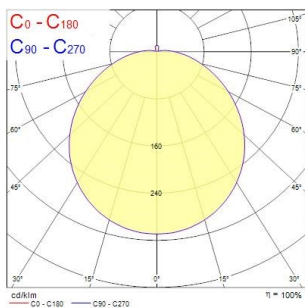

### PHOTOMETRY

Distance [m]	Cone diameter [m]	50% E(C0)	50% E(C90)	50% E(C180)
0.5	1.56	998	998	12
1.0	3.12	247	247	15
1.5	4.67	101	101	18
2.0	6.23	47	47	4
2.5	7.79	35	35	3
3.0	9.35	28	28	2

Distance [m] Cone diameter [m]  
C0 - C180 (Half beam angle: 114.6°)  
Illuminance [lx]

Distance [m] Cone diameter [m]  
C0 - C180 (Half beam angle: 114.4°)  
Illuminance [lx]