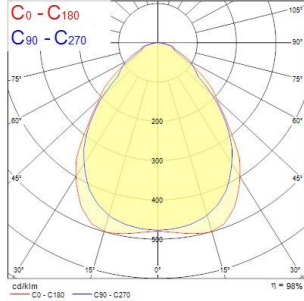

START Panel Flat UGR19 625x625

START Panel Flat UGR19 625x625 4000Lm 840
0047245

TECHNICAL DRAWINGS