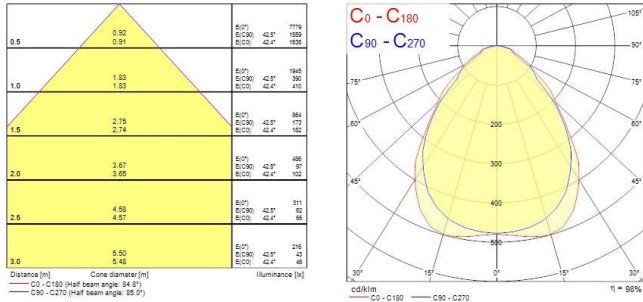

START Panel Flat UGR19 625x625

START Panel Flat UGR19 625x625 4000Lm 840
0047245

TECHNICAL DRAWINGS