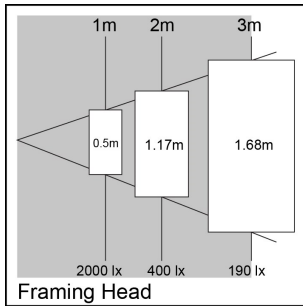

Beacon LED Projector - Framing

Beacon LED Framing Projector O/B 4000K Surface Mounted - Black
2055963

TECHNICAL DRAWINGS