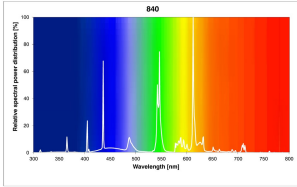

T5 FHE Luxline Plus
14W/T5/840 FHE
0002761