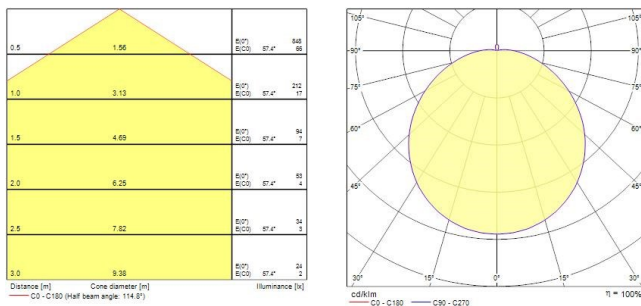

PHOTOMETRY

Brio IP65 LED - Vandal Resistant BRIO IP55VR LED 3000K 4054960

Distance [m]	Cone diameter [m]	Beam diameter [m]	Illuminance [lx]
0.5	1.55	50° E(C0) 57.1°	1555 127
1.0	3.09	50° E(C0) 57.1°	386 32
1.5	4.64	50° E(C0) 57.1°	176 14
2.0	6.18	50° E(C0) 57.1°	99 8
2.5	7.73	50° E(C0) 57.1°	63 5
3.0	9.27	50° E(C0) 57.1°	44 4

Distance [m] Cone diameter [m] Beam diameter [m] Illuminance [lx]
C0-C180 (Half beam angle: 114.2°)

TECHNICAL DRAWINGS