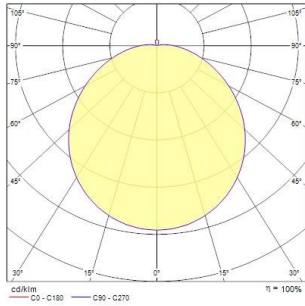

PHOTOMETRY

Brio IP65 LED - Vandal Resistant BRIO IP55VR LED 3000K 4054960

Distance [m]	Cone diameter [m]	Beam diameter [m]	Illuminance [lx]
0.5	1.55	50° E(C0) 57.1°	1555 127
1.0	3.09	50° E(C0) 57.1°	386 32
1.5	4.64	50° E(C0) 57.1°	176 14
2.0	6.18	50° E(C0) 57.1°	99 8
2.5	7.73	50° E(C0) 57.1°	63 5
3.0	9.27	50° E(C0) 57.1°	44 4

Distance [m] Cone diameter [m] Beam diameter [m] Illuminance [lx]
C0-C180 (Half beam angle: 114.2°)

TECHNICAL DRAWINGS