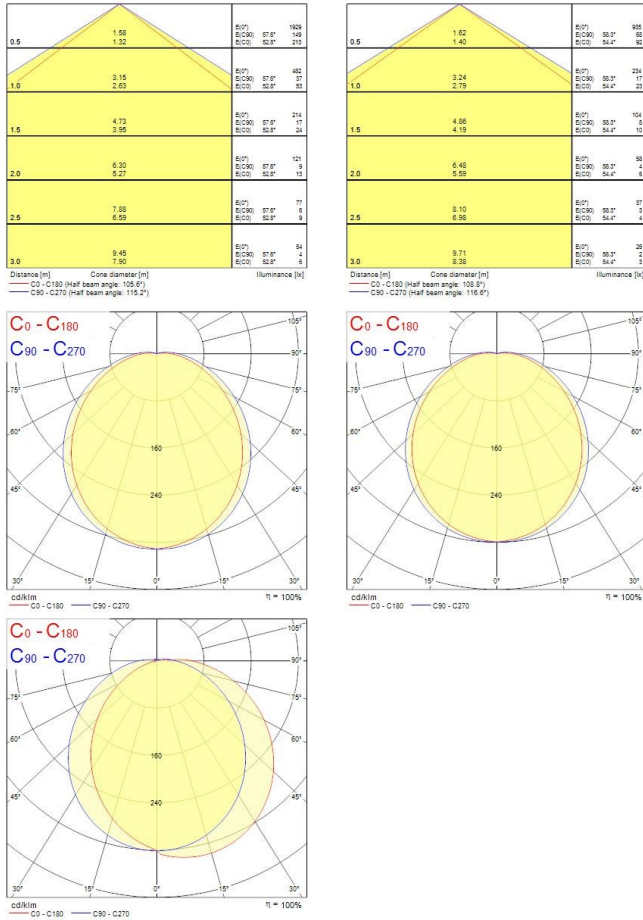

Start Surface IP66 Ø350mm START SURFACE IP66 1500LM 840 IK10 BLK 0049003

Product features

- LED exterior surface mounted luminaire, 350mm diameter, 1500lm as max. lumen output, can be adjusted down to 730lm by internal switch, 14,5W power consumption max., 100lm/W efficacy, 4000K color temperature, CRI80, non-dimmable, IP66, IK10, 50,000 hours (L70), black housing, vandal resistant

PRODUCT OVERVIEW

Product name	START SURFACE IP66 1500LM 840 IK10 BLK
Technology	LED
Housing	PC Polycarbonate
Mount	Ceiling surface mounting
Environment	Indoor, Outdoor
General application	Hospitality
ETIM Class	EC002892
E-number FI	4579481
Warranty	5 years
Fixture luminous flux (lm)	1500
Luminaire efficacy (lm/W)	103
Colour temperature (K)	4000
Light colour	Neutral White
CRI (Ra)	80
Colour Variation Initial (SDCM)	SDCM6
Beam Angle (°)	120
Photobiological Risk Group	RG0
Total power consumption (W)	14.5
Electrical protection	Class II
Dimmable	No
LED Flickering Rate	Ultra low (5% or less)
Housing colour	RAL 9011 - Graphite black
IP rating	IP66
IK rating	IK10
Product EAN number	5410288490038

PHOTOMETRY

Start Surface IP66 Ø350mm *START SURFACE IP66 1500LM 840 IK10 BLK* 0049003

TECHNICAL DRAWINGS