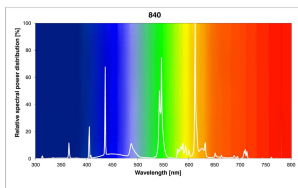

PHOTOMETRY