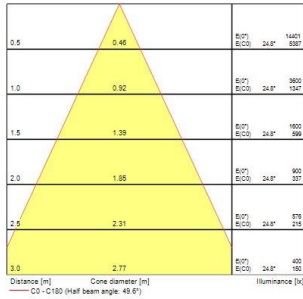

Beacon LED XXL BEACON XXL MB O/B DIM 3K L3 BLK 2093006

TECHNICAL DRAWINGS