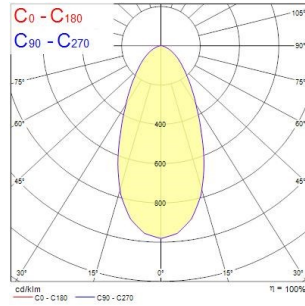

Beacon LED XXL BEACON XXL MB O/B DIM 3K L3 BLK 2093006

TECHNICAL DRAWINGS