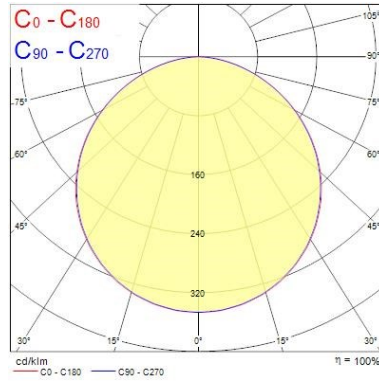

### Optical data

|                                 |           |
|---------------------------------|-----------|
| Fixture luminous flux (lm)      | 1150      |
| Luminaire efficacy (lm/W)       | 105       |
| Colour temperature (K)          | 4000      |
| CRI (Ra)                        | 80        |
| Colour Variation Initial (SDCM) | SDCM6     |
| Beam Angle (°)                  | 110       |
| Distribution type               | Symmetric |
| Glare control                   | < 23      |
| Photobiological Risk Group      | RG0       |

## PHOTOMETRY

Distance [m]      Cone diameter [m]      Illuminance [lx]

— C0 - C180 (Half beam angle: 113.2°)  
— C90 - C270 (Half beam angle: 112.6°)