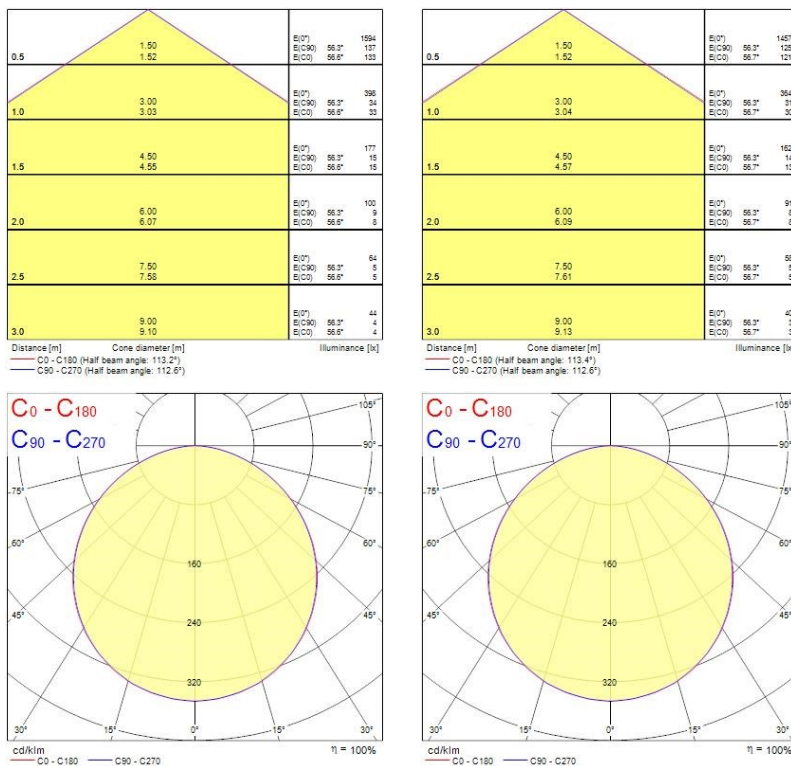

START eco Downlight 5in1 50-125

START eco Downlight 5in1 50-125 1150LM
0053413

Nominal Product Diameter (mm)	164
Cutout Dimensions (W x L in mm or Diameter in mm)	50-125
Weight (kg)	0.315
Recessed Depth (mm)	50

Packaging

Single packaging type	Carton
Product EAN number	5410288534138
Packaging single length / height (cm)	20.3
Packaging single width (cm)	19.2
Packaging single depth (cm)	4.8
DUN14 (outer)	15410288534135
Units per outer package	20
Packaging outer length / height (cm)	43.0
Packaging outer width (cm)	26.7
Packaging outer depth (cm)	40.8

Safety data

Optimal operating condition (°C)	-20-40

PHOTOMETRY