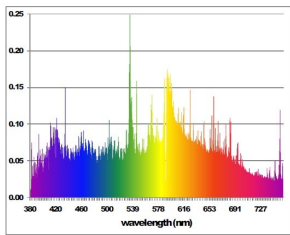

CMI-TD

CMI-TD 70W/NDL UVS

0020373

E-number SE	8359039
E-number Norway	3800951
Luminous flux (lm)	6300
Colour temperature (K)	4200
Light colour	Cool White Deluxe
CRI (Ra)	93
Wattage (W)	70.00
Product Voltage (V)	80
Dimmable	Yes
Average life (Nominal) (h)	15000
Product EAN number	5410288203737

PHOTOMETRY

LAMP SPECTRUM

COLOUR RENDERING

TECHNICAL DRAWINGS

LUMEN MAINTENANCE

SURVIVAL RATE