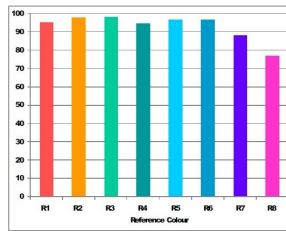

CMI-TD

CMI-TD 70W/NDL UVS

0020373

E-number SE	8359039
E-number Norway	3800951
Luminous flux (lm)	6300
Colour temperature (K)	4200
Light colour	Cool White Deluxe
CRI (Ra)	93
Wattage (W)	70.00
Product Voltage (V)	80
Dimmable	Yes
Average life (Nominal) (h)	15000
Product EAN number	5410288203737

PHOTOMETRY

LAMP SPECTRUM

COLOUR RENDERING

TECHNICAL DRAWINGS

LUMEN MAINTENANCE

SURVIVAL RATE