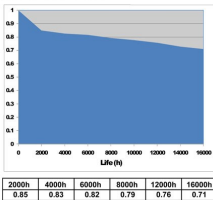

PHOTOMETRY

LAMP SPECTRUM

COLOUR RENDERING

TECHNICAL DRAWINGS

LUMEN MAINTENANCE

SURVIVAL RATE