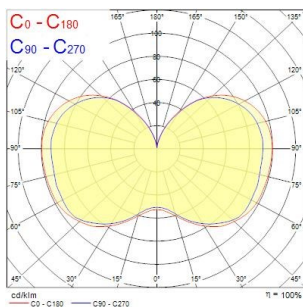

## PRODUCT OVERVIEW

Product name	ToLEDo Performer T85 4500LM 840 E27 SL
Technology	LED
Watt (Rated) (W)	36
Type	LED exchangeable
Cap/Base	E27
Fixture rating	Open
General application	Logistics & Industry
ETIM Class	EC001959
E-number FI	4740740
Warranty	5 years
Luminous flux (lm)	4500
Colour temperature (K)	4000
Light colour	Cool White
CRI (Ra)	80
Colour Variation Initial (SDCM)	SDCM6
Photobiological Risk Group	RG1
Wattage (W)	36
Product Voltage (V)	230
Dimmable	No
Average life (Nominal) (h)	50000
Product EAN number	5410288283715

## PHOTOMETRY