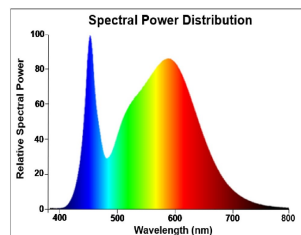

### Product features

- Direct retrofit replacement for high-pressure mercury vapor lamps (HPMV)
- 50,000 hours average rated lifetime
- Up to 78% energy saving compared to the standard high-pressure mercury vapor lamps
- Mercury-free solution
- Lower maintenance cost
- High lumen efficacy
- Dual operating mode - compatible with HPMV magnetic ballast and also, suitable for AC direct mains 120-240V operation
- High surge voltage protection: 4kV
- Suitable for both open and enclosed luminaires
- Wide light distribution
- High switching cycles - 200,000X
- High colour rendering - CRI80
- Minimum and maximum operating temperature: -30°C to 50°C

## PRODUCT OVERVIEW

Product name	ToLEDo Performer T85 4500LM 840 E27 SL
Technology	LED
Watt (Rated) (W)	36
Type	LED exchangeable
Cap/Base	E27
Fixture rating	Open
General application	Logistics & Industry
ETIM Class	EC001959
E-number FI	4740740
Warranty	5 years
Luminous flux (lm)	4500
Colour temperature (K)	4000
Light colour	Cool White
CRI (Ra)	80
Colour Variation Initial (SDCM)	SDCM6
Photobiological Risk Group	RG1
Wattage (W)	36
Product Voltage (V)	230
Dimmable	No
Average life (Nominal) (h)	50000
Product EAN number	5410288283715

## PHOTOMETRY