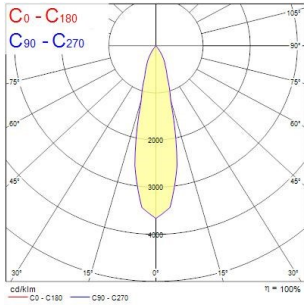

Myriad Square IP65 Silver Reflector - White Bezel

MYRIAD SQUARE IP65 SPOT 3K STD SILREF WBEZ
2056344

Product features

- MYRIAD SQUARE IP65 SPOT 3000K STD SILVER REFLECTOR WHITE BEZEL

PRODUCT OVERVIEW

Product name	MYRIAD SQUARE IP65 SPOT 3K STD SILREF WBEZ
Technology	LED
Housing	Aluminium
Mount	Ceiling recessed mounting
Environment	Interior
General application	Hospitality, Office, Retail, Residential & Consumer
ETIM Class	EC001744
Warranty	5 years
Fixture luminous flux (lm)	1092
Luminaire efficacy (lm/W)	109
LOR (%)	100
Colour temperature (K)	3000
Light colour	Warm White
CRI (Ra)	90
Beam Angle (°)	25
Total power consumption (W)	10
Electrical protection	Class II
Housing colour	Aluminium
IP rating	IP65/20
IK rating	IK02
Product EAN number	5025768563449

PHOTOMETRY

Myriad Square IP65 Silver Reflector - White Bezel *MYRIAD SQUARE IP65 SPOT 3K STD SILREF WBEZ* 2056344

TECHNICAL DRAWINGS