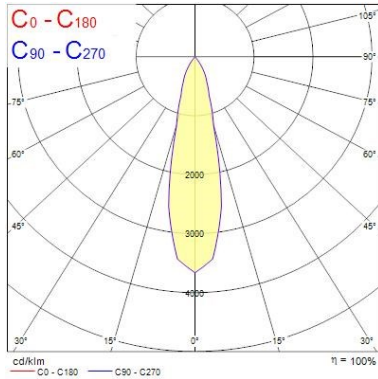

Myriad Square IP65 Silver Reflector - White Bezel

MYRIAD SQUARE IP65 SPOT 3K STD SILREF WBEZ
2056344

ETIM Class	EC001744
Warranty	5 years

Optical data

Fixture luminous flux (lm)	1092
Luminaire efficacy (lm/W)	109
LOR (%)	100
Colour temperature (K)	3000
Light colour	Warm White
CRI (Ra)	90
Adjustable chromaticity	N
Beam Angle (°)	25

Electrical data

Total power consumption (W)	10
Mains voltage (V)	230-240V~
Electrical protection	Class II
Transformer required	Yes
Drive current (mA)	250
Energy Efficiency Class (A->G) of contained light source	E
Nominal Frequency (Hz)	50/60Hz

Lifetime data

Lifespan L70 B50	50000

Physical data

Housing colour	Aluminium
IP rating	IP65/20
IK rating	IK02
Nominal Product Width (mm)	72
Nominal Product Height (mm)	64
Cutout Dimensions (W x L in mm or Diameter in mm)	72
Weight (kg)	0.39
Recessed Depth (mm)	64

Packaging

Single packaging type	Carton
Product EAN number	5025768563449
Packaging single length / height (cm)	17.5
Packaging single width (cm)	15.0
Packaging single depth (cm)	17.5
DUN14 (outer)	05025768563449
Units per outer package	1
Packaging outer length / height (cm)	17.5
Packaging outer width (cm)	15.0
Packaging outer depth (cm)	17.5

Myriad Square IP65 Silver Reflector - White Bezel

MYRIAD SQUARE IP65 SPOT 3K STD SILREF WBEZ
2056344

PHOTOMETRY

TECHNICAL DRAWINGS