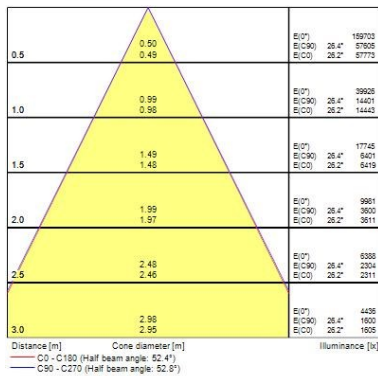

Granit 0-10V

Granit IP65 0-10V 31000lm 840 MB

0039601

Max. Luminaires per 16A B Breaker	4
Max. Luminaires per 20A B Breaker	5

Lifetime data

Lifespan L80 B50	90000
Lifespan L80 B20	70000
Lifespan L80 B10	65000
Lifespan L90 B50	45000

Physical data

Housing colour	Black
IP rating	IP65
IK rating	IK08
Diffuser finish	Transparent
Diffuser material	PC Polycarbonate
Nominal Product Length (mm)	385
Nominal Product Width (mm)	385
Nominal Product Height (mm)	181
Nominal Product Diameter (mm)	385
Weight (kg)	4.77

Packaging

Single packaging type	Carton
Product EAN number	5410288396019
Packaging single length / height (cm)	44.5
Packaging single width (cm)	44.5
Packaging single depth (cm)	19.5
DUN14 (outer)	05410288396019
Units per outer package	1
Packaging outer length / height (cm)	44.5
Packaging outer width (cm)	44.5
Packaging outer depth (cm)	19.5

Safety data

Optimal operating condition (°C)	-30-50

PHOTOMETRY

Granit 0-10V

Granit IP65 0-10V 31000lm 840 MB

0039601