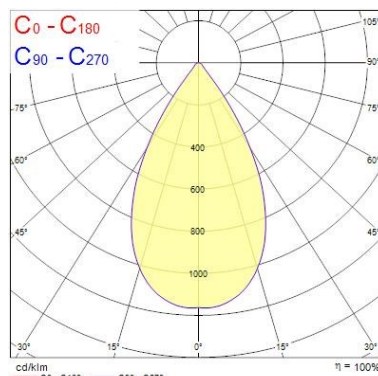

Granit 0-10V

Granit IP65 0-10V 31000lm 840 MB

0039601

Max. Luminaires per 16A B Breaker	4
Max. Luminaires per 20A B Breaker	5

Lifetime data

Lifespan L80 B50	90000
Lifespan L80 B20	70000
Lifespan L80 B10	65000
Lifespan L90 B50	45000

Physical data

Housing colour	Black
IP rating	IP65
IK rating	IK08
Diffuser finish	Transparent
Diffuser material	PC Polycarbonate
Nominal Product Length (mm)	385
Nominal Product Width (mm)	385
Nominal Product Height (mm)	181
Nominal Product Diameter (mm)	385
Weight (kg)	4.77

Packaging

Single packaging type	Carton
Product EAN number	5410288396019
Packaging single length / height (cm)	44.5
Packaging single width (cm)	44.5
Packaging single depth (cm)	19.5
DUN14 (outer)	05410288396019
Units per outer package	1
Packaging outer length / height (cm)	44.5
Packaging outer width (cm)	44.5
Packaging outer depth (cm)	19.5

Safety data

Optimal operating condition (°C)	-30-50

PHOTOMETRY

Granit 0-10V

Granit IP65 0-10V 31000lm 840 MB

0039601