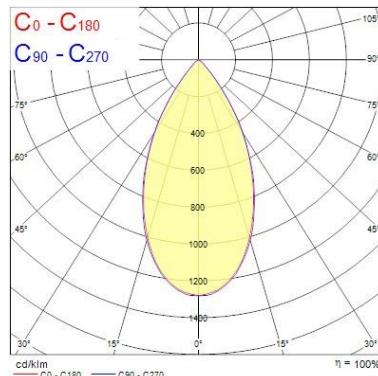

Granit 0-10V

Granit IP65 0-10V 31000lm 840 MB

0039601

Max. Luminaires per 16A B Breaker	4
Max. Luminaires per 20A B Breaker	5

Lifetime data

Lifespan L80 B50	90000
Lifespan L80 B20	70000
Lifespan L80 B10	65000
Lifespan L90 B50	45000

Physical data

Housing colour	Black
IP rating	IP65
IK rating	IK08
Diffuser finish	Transparent
Diffuser material	PC Polycarbonate
Nominal Product Length (mm)	385
Nominal Product Width (mm)	385
Nominal Product Height (mm)	181
Nominal Product Diameter (mm)	385
Weight (kg)	4.77

Packaging

Single packaging type	Carton
Product EAN number	5410288396019
Packaging single length / height (cm)	44.5
Packaging single width (cm)	44.5
Packaging single depth (cm)	19.5
DUN14 (outer)	05410288396019
Units per outer package	1
Packaging outer length / height (cm)	44.5
Packaging outer width (cm)	44.5
Packaging outer depth (cm)	19.5

Safety data

Optimal operating condition (°C)	-30-50

PHOTOMETRY

Granit 0-10V

Granit IP65 0-10V 31000lm 840 MB

0039601