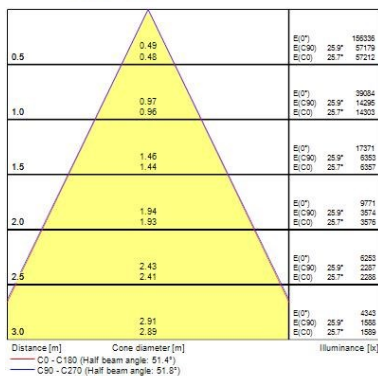

Granit 0-10V

Granit IP65 0-10V 31000lm 840 MB

0039601

Max. Luminaires per 16A B Breaker	4
Max. Luminaires per 20A B Breaker	5

Lifetime data

Lifespan L80 B50	90000
Lifespan L80 B20	70000
Lifespan L80 B10	65000
Lifespan L90 B50	45000

Physical data

Housing colour	Black
IP rating	IP65
IK rating	IK08
Diffuser finish	Transparent
Diffuser material	PC Polycarbonate
Nominal Product Length (mm)	385
Nominal Product Width (mm)	385
Nominal Product Height (mm)	181
Nominal Product Diameter (mm)	385
Weight (kg)	4.77

Packaging

Single packaging type	Carton
Product EAN number	5410288396019
Packaging single length / height (cm)	44.5
Packaging single width (cm)	44.5
Packaging single depth (cm)	19.5
DUN14 (outer)	05410288396019
Units per outer package	1
Packaging outer length / height (cm)	44.5
Packaging outer width (cm)	44.5
Packaging outer depth (cm)	19.5

Safety data

Optimal operating condition (°C)	-30-50

PHOTOMETRY

Granit 0-10V

Granit IP65 0-10V 31000lm 840 MB

0039601