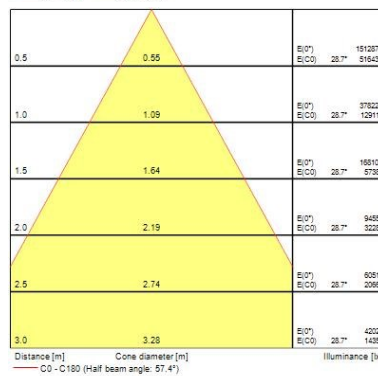

Granit 0-10V

Granit IP65 0-10V 31000lm 840 MB

0039601

Max. Luminaires per 16A B Breaker	4
Max. Luminaires per 20A B Breaker	5

Lifetime data

Lifespan L80 B50	90000
Lifespan L80 B20	70000
Lifespan L80 B10	65000
Lifespan L90 B50	45000

Physical data

Housing colour	Black
IP rating	IP65
IK rating	IK08
Diffuser finish	Transparent
Diffuser material	PC Polycarbonate
Nominal Product Length (mm)	385
Nominal Product Width (mm)	385
Nominal Product Height (mm)	181
Nominal Product Diameter (mm)	385
Weight (kg)	4.77

Packaging

Single packaging type	Carton
Product EAN number	5410288396019
Packaging single length / height (cm)	44.5
Packaging single width (cm)	44.5
Packaging single depth (cm)	19.5
DUN14 (outer)	05410288396019
Units per outer package	1
Packaging outer length / height (cm)	44.5
Packaging outer width (cm)	44.5
Packaging outer depth (cm)	19.5

Safety data

Optimal operating condition (°C)	-30-50

PHOTOMETRY

Granit 0-10V

Granit IP65 0-10V 31000lm 840 MB

0039601