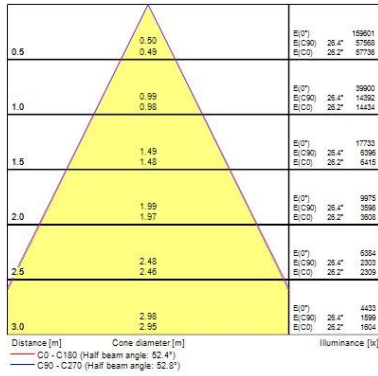

Granit 0-10V

Granit IP65 0-10V 31000lm 840 MB

0039601

Max. Luminaires per 16A B Breaker	4
Max. Luminaires per 20A B Breaker	5

Lifetime data

Lifespan L80 B50	90000
Lifespan L80 B20	70000
Lifespan L80 B10	65000
Lifespan L90 B50	45000

Physical data

Housing colour	Black
IP rating	IP65
IK rating	IK08
Diffuser finish	Transparent
Diffuser material	PC Polycarbonate
Nominal Product Length (mm)	385
Nominal Product Width (mm)	385
Nominal Product Height (mm)	181
Nominal Product Diameter (mm)	385
Weight (kg)	4.77

Packaging

Single packaging type	Carton
Product EAN number	5410288396019
Packaging single length / height (cm)	44.5
Packaging single width (cm)	44.5
Packaging single depth (cm)	19.5
DUN14 (outer)	05410288396019
Units per outer package	1
Packaging outer length / height (cm)	44.5
Packaging outer width (cm)	44.5
Packaging outer depth (cm)	19.5

Safety data

Optimal operating condition (°C)	-30-50

PHOTOMETRY

Granit 0-10V

Granit IP65 0-10V 31000lm 840 MB

0039601