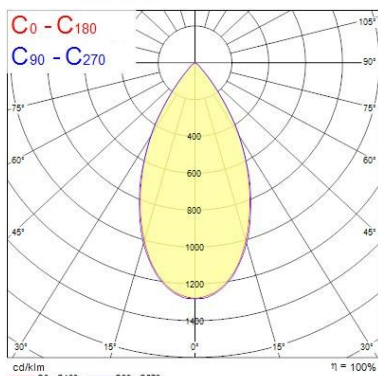

Granit 0-10V

Granit IP65 0-10V 31000lm 840 MB

0039601

Max. Luminaires per 16A B Breaker	4
Max. Luminaires per 20A B Breaker	5

Lifetime data

Lifespan L80 B50	90000
Lifespan L80 B20	70000
Lifespan L80 B10	65000
Lifespan L90 B50	45000

Physical data

Housing colour	Black
IP rating	IP65
IK rating	IK08
Diffuser finish	Transparent
Diffuser material	PC Polycarbonate
Nominal Product Length (mm)	385
Nominal Product Width (mm)	385
Nominal Product Height (mm)	181
Nominal Product Diameter (mm)	385
Weight (kg)	4.77

Packaging

Single packaging type	Carton
Product EAN number	5410288396019
Packaging single length / height (cm)	44.5
Packaging single width (cm)	44.5
Packaging single depth (cm)	19.5
DUN14 (outer)	05410288396019
Units per outer package	1
Packaging outer length / height (cm)	44.5
Packaging outer width (cm)	44.5
Packaging outer depth (cm)	19.5

Safety data

Optimal operating condition (°C)	-30-50

PHOTOMETRY

Granit 0-10V

Granit IP65 0-10V 31000lm 840 MB

0039601