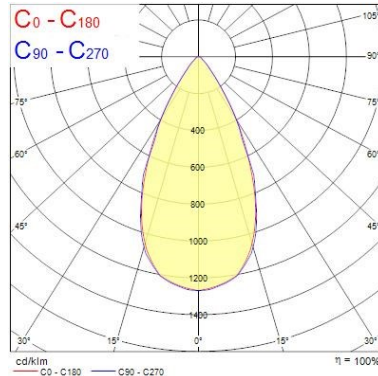

Granit 0-10V

Granit IP65 0-10V 31000lm 840 MB

0039601

Max. Luminaires per 16A B Breaker	4
Max. Luminaires per 20A B Breaker	5

Lifetime data

Lifespan L80 B50	90000
Lifespan L80 B20	70000
Lifespan L80 B10	65000
Lifespan L90 B50	45000

Physical data

Housing colour	Black
IP rating	IP65
IK rating	IK08
Diffuser finish	Transparent
Diffuser material	PC Polycarbonate
Nominal Product Length (mm)	385
Nominal Product Width (mm)	385
Nominal Product Height (mm)	181
Nominal Product Diameter (mm)	385
Weight (kg)	4.77

Packaging

Single packaging type	Carton
Product EAN number	5410288396019
Packaging single length / height (cm)	44.5
Packaging single width (cm)	44.5
Packaging single depth (cm)	19.5
DUN14 (outer)	05410288396019
Units per outer package	1
Packaging outer length / height (cm)	44.5
Packaging outer width (cm)	44.5
Packaging outer depth (cm)	19.5

Safety data

Optimal operating condition (°C)	-30-50

PHOTOMETRY

Granit 0-10V

Granit IP65 0-10V 31000lm 840 MB

0039601