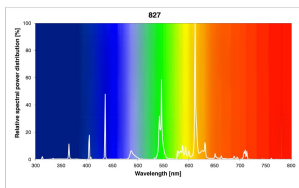

T8 Luxline Plus

F15w/T8/827 Syl-Retail
0000568

Product features

-

PRODUCT OVERVIEW

Product name	F15w/T8/827 Syl-Retail
Technology	Fluorescent
Watt (Rated) (W)	15.00
Lamp shape	Tube, double-ended
Type	T8 Luxline Plus
Cap/Base	G13
Lamp finish	Frosted/Coated
Fixture rating	Open
General application	Education, Hospitality, Logistics & Industry, Museums & Galleries, Office, Retail, Residential & Consumer
ETIM Class	EC000108
E-number Norway	3800485
Luminous flux (lm)	950
Colour temperature (K)	2700
Light colour	Homelight
CRI (Ra)	85
Colour Variation Initial (SDCM)	SDCM5
Photobiological Risk Group	Not applicable
Wattage (W)	15.00
Product Voltage (V)	55
Dimmable	Yes
Average life (Nominal) (h)	20000
Product EAN number	5410288005683

PHOTOMETRY

T8 Luxline Plus
F15w/T8/827 Syl-Retail
0000568

TECHNICAL DRAWINGS