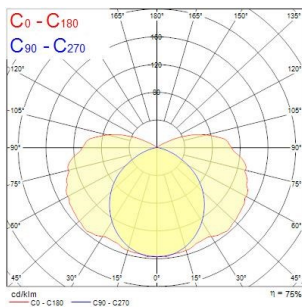

PHOTOMETRY