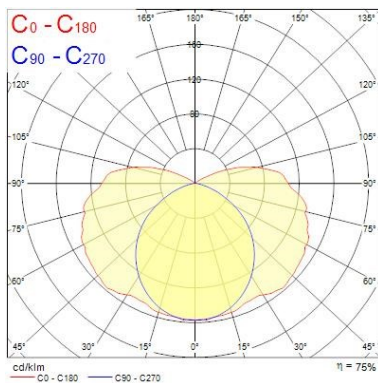

Start Waterproof T8 START WATERPROOF T8 PC 1x36 EB 0045818

Electrical protection	Class I
Control gear type	Electronic ballast
Control gear mounting	Integral
Transformer required	Yes
Nominal Frequency (Hz)	50/60Hz

Physical data

Housing colour	Grey
IP rating	IP66
IK rating	IK08
Diffuser finish	Prismatic
Diffuser material	PC Polycarbonate
Nominal Product Length (mm)	1277
Nominal Product Width (mm)	90
Nominal Product Height (mm)	100
Weight (kg)	1.553

Packaging

Single packaging type	Carton
Product EAN number	5410288458182
Packaging single length / height (cm)	127.7
Packaging single width (cm)	9.0
Packaging single depth (cm)	9.3
DUN14 (outer)	05410288458182
Units per outer package	1
Packaging outer length / height (cm)	127.7
Packaging outer width (cm)	9.0
Packaging outer depth (cm)	9.3

Safety data

Optimal operating condition (°C)	-20-25

PHOTOMETRY