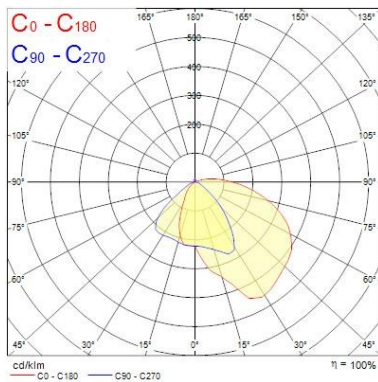

Beacon LED Wallwash *BEACON WW LED 4K L3 WHT* 2059081

Packaging single depth (cm)	20.0
DUN14 (outer)	05025768590810
Units per outer package	1
Packaging outer length / height (cm)	25.0
Packaging outer width (cm)	19.5
Packaging outer depth (cm)	20.0

PHOTOMETRY

TECHNICAL DRAWINGS