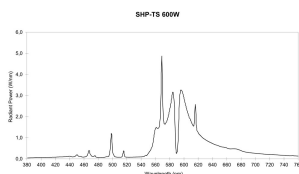

SHP-TS Super SHP-TS 600W E40 SLV 0020805

Product features

- A range of tubular High Pressure Sodium lamps with exceptional starting reliability throughout lamp life and superior system efficiency.

PRODUCT OVERVIEW

Product name	SHP-TS 600W E40 SLV
Technology	HID
Watt (Rated) (W)	600
Type	SHP-TS
Cap/Base	E40
Lamp finish	Clear
Fixture rating	Open
General application	Logistics & Industry
ETIM Class	EC000821
E-number FI	4845524
E-number Norway	3800743
Luminous flux (lm)	90000
Colour temperature (K)	2050
CRI (Ra)	20
Colour Variation Initial (SDCM)	N/A
Photobiological Risk Group	Not applicable
Wattage (W)	600
Product Voltage (V)	110
Dimmable	No
Average life (Nominal) (h)	32000
Product EAN number	5410288208053

PHOTOMETRY

TECHNICAL DRAWINGS

SHP-TS Super *SHP-TS 600W E40 SLV* 0020805