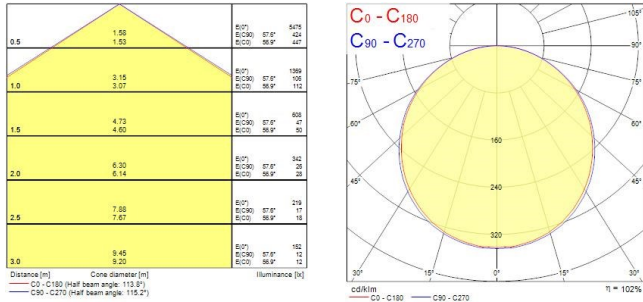

START Panel Flat 600x600

START Panel Flat 600x600 4000Lm 830
0047212

TECHNICAL DRAWINGS