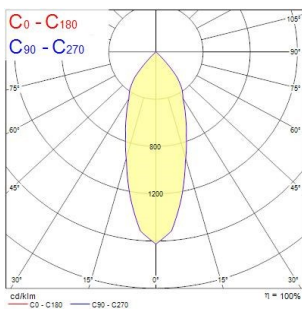

PHOTOMETRY

4000K

TECHNICAL DRAWINGS