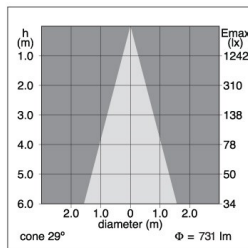

Myriad Pendant White - Remote Gear

MYRIAD PENDANT 3000K REMOTE GEAR SWITCHED WHITE
2050688

Electrical protection	Class II
Control gear mounting	Remote
Dimmable	No
Housing colour	White
IP rating	IP20
IK rating	IK02
Product EAN number	5025768506880

PHOTOMETRY