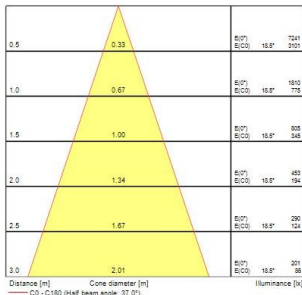

Myriad Pendant White - Remote Gear

MYRIAD PENDANT 3000K REMOTE GEAR SWITCHED WHITE
2050688

Electrical protection	Class II
Control gear mounting	Remote
Dimmable	No
Housing colour	White
IP rating	IP20
IK rating	IK02
Product EAN number	5025768506880

PHOTOMETRY