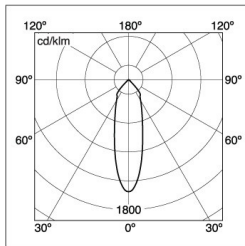

PHOTOMETRY

4000K

TECHNICAL DRAWINGS