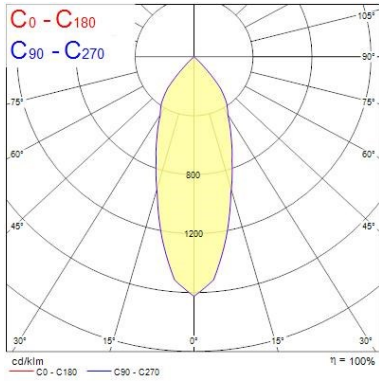

Myriad Pendant White - Remote Gear *MYRIAD PENDANT 3000K REMOTE GEAR SWITCHED WHITE* 2050688

TECHNICAL DRAWINGS