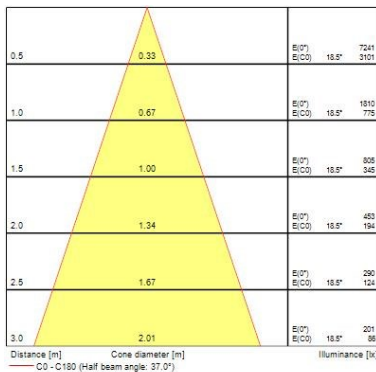

Myriad Pendant White - Remote Gear

MYRIAD PENDANT 3000K REMOTE GEAR SWITCHED WHITE
2050688

IP rating	IP20
IK rating	IK02
Nominal Product Length (mm)	75
Nominal Product Width (mm)	75
Nominal Product Height (mm)	129
Nominal Product Diameter (mm)	75
Max. Lamp Diameter (mm) - D	75
Weight (kg)	0.45

Packaging

Single packaging type	Carton
Product EAN number	5025768506880
Packaging single length / height (cm)	17.5
Packaging single width (cm)	15.0
Packaging single depth (cm)	17.5
Units per outer package	1
Packaging outer length / height (cm)	17.5
Packaging outer width (cm)	15.0
Packaging outer depth (cm)	17.5

PHOTOMETRY