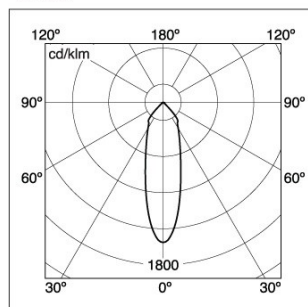

Myriad Pendant White - Remote Gear

MYRIAD PENDANT 3000K REMOTE GEAR SWITCHED WHITE
2050688

IP rating	IP20
IK rating	IK02
Nominal Product Length (mm)	75
Nominal Product Width (mm)	75
Nominal Product Height (mm)	129
Nominal Product Diameter (mm)	75
Max. Lamp Diameter (mm) - D	75
Weight (kg)	0.45

Packaging

Single packaging type	Carton
Product EAN number	5025768506880
Packaging single length / height (cm)	17.5
Packaging single width (cm)	15.0
Packaging single depth (cm)	17.5
Units per outer package	1
Packaging outer length / height (cm)	17.5
Packaging outer width (cm)	15.0
Packaging outer depth (cm)	17.5

PHOTOMETRY

4000K