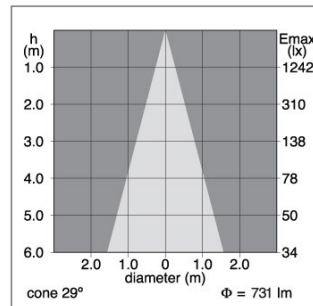

Myriad Pendant White - Remote Gear

MYRIAD PENDANT 3000K REMOTE GEAR SWITCHED WHITE
2050688

IP rating	IP20
IK rating	IK02
Nominal Product Length (mm)	75
Nominal Product Width (mm)	75
Nominal Product Height (mm)	129
Nominal Product Diameter (mm)	75
Max. Lamp Diameter (mm) - D	75
Weight (kg)	0.45

Packaging

Single packaging type	Carton
Product EAN number	5025768506880
Packaging single length / height (cm)	17.5
Packaging single width (cm)	15.0
Packaging single depth (cm)	17.5
Units per outer package	1
Packaging outer length / height (cm)	17.5
Packaging outer width (cm)	15.0
Packaging outer depth (cm)	17.5

PHOTOMETRY