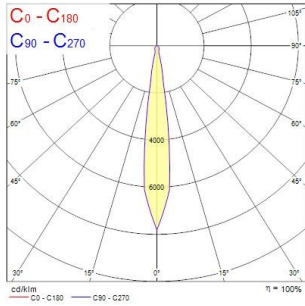

Beacon LED XL

BEACON XL 93CRI 4K NARROW BEAM L3 WHITE

2059695

Product features

- Integrated LED spotlight, white RAL 9016, compact and minimalist design, ideal for retail, display, museum and gallery applications, die-cast aluminium body, passive cooling heatsink, beam angle: 15° narrow beam, optics: Fresnel lens for controlled beam, colour temperature: 4000K neutral white, total system power: 33W, total fixture output: 3312lm, luminaire efficacy: 100lm/W, LOR: 100%, colour rendering: Ra 93 typical, LED Chromacity: 3 step MacAdam ellipse, IR/UV free light source without heat radiation, operating voltage: 220-240V / 50-60Hz, drive current: 800mA, electronic driver, non-dimmable, power factor: 0.9 electrical protection: CLASS II, 3-circuit track adaptor, suitable for Concord Lytespan 3 track, ingress protection rating: IP20, suitable for internal environment only, horizontal rotation: 355°, vertical tilt: 90°, dimensions: Ø113x165x205mm, weight: 1.66kg.

PRODUCT OVERVIEW

Product name	BEACON XL 93CRI 4K NARROW BEAM L3 WHITE
Technology	LED
Housing	Aluminium
Mount	Track mounting
Environment	Internal
General application	Museums & Galleries, Retail
ETIM Class	EC001744
E-number FI	4280855
Warranty	5 years
Fixture luminous flux (lm)	3312
Luminaire efficacy (lm/W)	100
LOR (%)	100
Colour temperature (K)	4000
Light colour	Neutral White
CRI (Ra)	93
Colour Consistency (SDCM)	3
Beam Angle (°)	15
Photobiological Risk Group	RG1
Total power consumption (W)	33
Product Voltage (V)	240
Electrical protection	Class II
Control gear type	Electronic ballast
Housing colour	White
IP rating	IP20
IK rating	IK02
Product EAN number	5025768596959

PHOTOMETRY

Beacon LED XL BEACON XL 93CRI 4K NARROW BEAM L3 WHITE 2059695

Distance [m]	Cone diameter [m]	E(0°) [lx]	E(C0) [lx]	E(C90) [lx]
0.5	0.13	12345	7.4*	3027*
1.0	0.26	3086	7.4*	1207*
1.5	0.39	1186	7.4*	461*
2.0	0.52	666	7.4*	257*
2.5	0.65	418	7.4*	200*
3.0	0.78	274	7.4*	152*