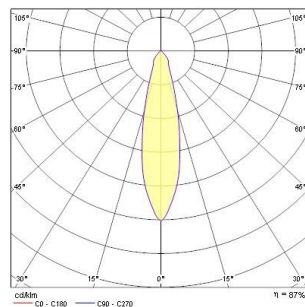

Beacon 50W Mains Voltage - Hi-Spot ES50

BEACON ES50 S/C SILVER 240V
2041880

Product features

PRODUCT OVERVIEW

Product name	BEACON ES50 S/C SILVER 240V
Technology	Halogen
Housing	Aluminium
Mount	Track mounting
Environment	Interior
General application	Hospitality, Museums & Galleries, Retail
ETIM Class	EC001744
E-number FI	4276122
E-number SE	7416258
E-number Norway	3223666
Warranty	5 years
LOR (%)	87
Light colour	N/A
Beam Angle (°)	25
Electrical protection	Class I
Housing colour	Silver
IP rating	IP20
Product EAN number	5025768418800
Light source included	N/A - Not Applicable

PHOTOMETRY

Beacon 50W Mains Voltage - Hi-Spot ES50 BEACON ES50 S/C SILVER 240V 2041880

Distance [m]	Cone diameter [m]	EPD ECPD	ECB ECB	Illuminance [lx]
0.5	0.22	EPD ECPD	120° 120°	320 240
1.0	0.45	EPD ECPD	120° 120°	161 99
1.5	0.67	EPD ECPD	120° 120°	87 214
2.0	0.89	EPD ECPD	120° 120°	53 154
2.5	1.12	EPD ECPD	120° 120°	31 99
3.0	1.34	EPD ECPD	120° 120°	18 66

Distance [m] Cone diameter [m]
C0 - C180 (Half beam angle: 25.2°)

TECHNICAL DRAWINGS