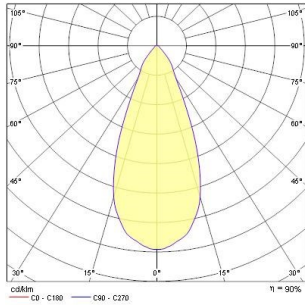

Beacon 50W Mains Voltage - Hi-Spot ES50

BEACON ES50 S/C SILVER 240V
2041880

Product features

PRODUCT OVERVIEW

Product name	BEACON ES50 S/C SILVER 240V
Technology	Halogen
Housing	Aluminium
Mount	Track mounting
Environment	Interior
General application	Hospitality, Museums & Galleries, Retail
ETIM Class	EC001744
E-number FI	4276122
E-number SE	7416258
E-number Norway	3223666
Warranty	5 years
LOR (%)	87
Light colour	N/A
Beam Angle (°)	25
Electrical protection	Class I
Housing colour	Silver
IP rating	IP20
Product EAN number	5025768418800
Light source included	N/A - Not Applicable

PHOTOMETRY

Beacon 50W Mains Voltage - Hi-Spot ES50 BEACON ES50 S/C SILVER 240V 2041880

Distance [m]	Cone diameter [m]	EPD ECPD	ECB ECB	Illuminance [lx]
0.5	0.22	EPD ECPD	120° 120°	320 240
1.0	0.45	EPD ECPD	120° 120°	161 99
1.5	0.67	EPD ECPD	120° 120°	87 214
2.0	0.89	EPD ECPD	120° 120°	53 154
2.5	1.12	EPD ECPD	120° 120°	31 99
3.0	1.34	EPD ECPD	120° 120°	18 66

Distance [m] Cone diameter [m]
C0 - C180 (Half beam angle: 25.2°)

TECHNICAL DRAWINGS