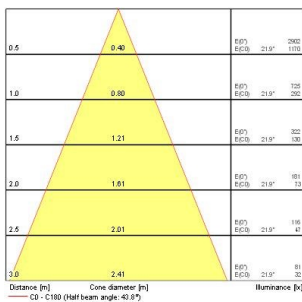

Beacon 50W Mains Voltage - Hi-Spot ES50

BEACON ES50 S/C SILVER 240V
2041880

Product features

PRODUCT OVERVIEW

Product name	BEACON ES50 S/C SILVER 240V
Technology	Halogen
Housing	Aluminium
Mount	Track mounting
Environment	Interior
General application	Hospitality, Museums & Galleries, Retail
ETIM Class	EC001744
E-number FI	4276122
E-number SE	7416258
E-number Norway	3223666
Warranty	5 years
LOR (%)	87
Light colour	N/A
Beam Angle (°)	25
Electrical protection	Class I
Housing colour	Silver
IP rating	IP20
Product EAN number	5025768418800
Light source included	N/A - Not Applicable

PHOTOMETRY

Beacon 50W Mains Voltage - Hi-Spot ES50 BEACON ES50 S/C SILVER 240V 2041880

Distance [m]	Cone diameter [m]	EPD ECPD	ECB ECB	Illuminance [lx]
0.5	0.22	EPD ECPD	120° 120°	320 240
1.0	0.45	EPD ECPD	120° 120°	161 99
1.5	0.67	EPD ECPD	120° 120°	87 214
2.0	0.89	EPD ECPD	120° 120°	53 154
2.5	1.12	EPD ECPD	120° 120°	31 99
3.0	1.34	EPD ECPD	120° 120°	18 66

Distance [m] Cone diameter [m]
C0 - C180 (Half beam angle: 25.2°)

TECHNICAL DRAWINGS