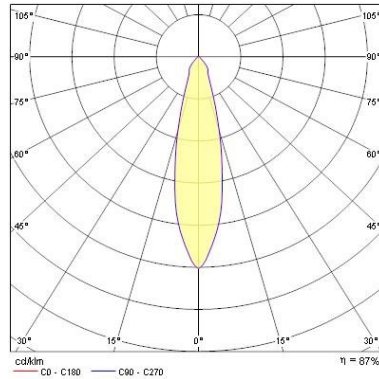

Beacon 50W Mains Voltage - Hi-Spot ES50

BEACON ES50 S/C SILVER 240V
2041880

E-number SE	7416258
E-number Norway	3223666
Warranty	5 years

Optical data

LOR (%)	87
Light colour	N/A
Adjustable chromaticity	N
Beam Angle (°)	25
Distribution type	Adjustable

Electrical data

Mains voltage (V)	230V~
Electrical protection	Class I
Transformer required	No

Physical data

Housing colour	Silver
IP rating	IP20
Nominal Product Width (mm)	85
Nominal Product Height (mm)	114
Nominal Product Diameter (mm)	58
Max. Lamp Diameter (mm) - D	58
Weight (kg)	0.31

Packaging

Single packaging type	Carton
Product EAN number	5025768418800
Packaging single length / height (cm)	17.5
Packaging single width (cm)	15.0
Packaging single depth (cm)	17.5
Units per outer package	1
Packaging outer length / height (cm)	17.5
Packaging outer width (cm)	15.0
Packaging outer depth (cm)	17.5

PHOTOMETRY

Beacon 50W Mains Voltage - Hi-Spot ES50 BEACON ES50 S/C SILVER 240V 2041880

TECHNICAL DRAWINGS