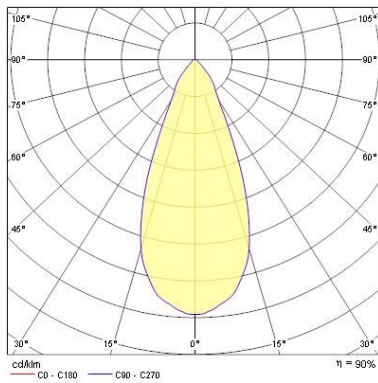

Beacon 50W Mains Voltage - Hi-Spot ES50

BEACON ES50 S/C SILVER 240V
2041880

E-number SE	7416258
E-number Norway	3223666
Warranty	5 years

Optical data

LOR (%)	87
Light colour	N/A
Adjustable chromaticity	N
Beam Angle (°)	25
Distribution type	Adjustable

Electrical data

Mains voltage (V)	230V~
Electrical protection	Class I
Transformer required	No

Physical data

Housing colour	Silver
IP rating	IP20
Nominal Product Width (mm)	85
Nominal Product Height (mm)	114
Nominal Product Diameter (mm)	58
Max. Lamp Diameter (mm) - D	58
Weight (kg)	0.31

Packaging

Single packaging type	Carton
Product EAN number	5025768418800
Packaging single length / height (cm)	17.5
Packaging single width (cm)	15.0
Packaging single depth (cm)	17.5
Units per outer package	1
Packaging outer length / height (cm)	17.5
Packaging outer width (cm)	15.0
Packaging outer depth (cm)	17.5

PHOTOMETRY

Beacon 50W Mains Voltage - Hi-Spot ES50 BEACON ES50 S/C SILVER 240V 2041880

TECHNICAL DRAWINGS