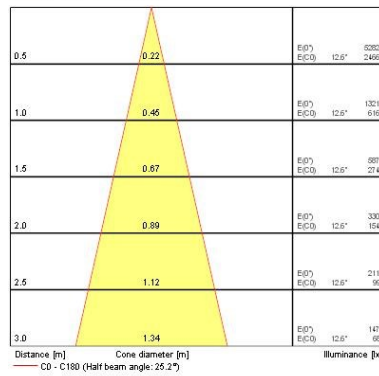

Beacon 50W Mains Voltage - Hi-Spot ES50

BEACON ES50 S/C SILVER 240V
2041880

E-number SE	7416258
E-number Norway	3223666
Warranty	5 years

Optical data

LOR (%)	87
Light colour	N/A
Adjustable chromaticity	N
Beam Angle (°)	25
Distribution type	Adjustable

Electrical data

Mains voltage (V)	230V~
Electrical protection	Class I
Transformer required	No

Physical data

Housing colour	Silver
IP rating	IP20
Nominal Product Width (mm)	85
Nominal Product Height (mm)	114
Nominal Product Diameter (mm)	58
Max. Lamp Diameter (mm) - D	58
Weight (kg)	0.31

Packaging

Single packaging type	Carton
Product EAN number	5025768418800
Packaging single length / height (cm)	17.5
Packaging single width (cm)	15.0
Packaging single depth (cm)	17.5
Units per outer package	1
Packaging outer length / height (cm)	17.5
Packaging outer width (cm)	15.0
Packaging outer depth (cm)	17.5

PHOTOMETRY

Beacon 50W Mains Voltage - Hi-Spot ES50 BEACON ES50 S/C SILVER 240V 2041880

TECHNICAL DRAWINGS