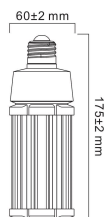

TECHNICAL DRAWINGS