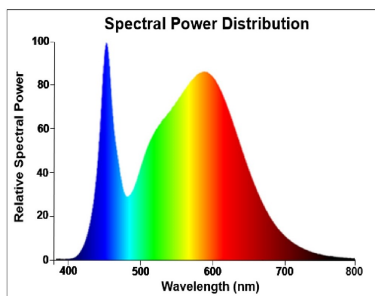

ToLEDo Performer T-Series

ToLEDo Performer T60 3400LM 840 E27 SL
0028370

DUN14 (outer)	15410288283705
Units per outer package	6
Packaging outer length / height (cm)	23.0
Packaging outer width (cm)	16.0
Packaging outer depth (cm)	24.0

Safety data

Optimal operating condition (°C)	-20-50
Breakage cleaning instructions	Not applicable
Special purpose lamp	No
Dry applications use only	No
Suitable for household illumination	Yes
Safety message	Not Suitable for totally enclosed fixtures

PHOTOMETRY

TECHNICAL DRAWINGS