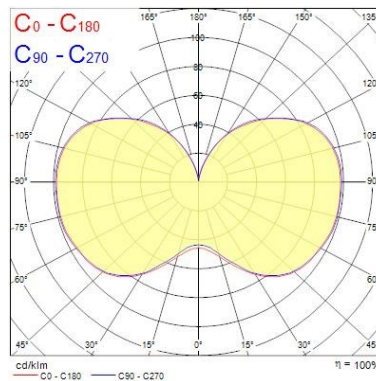

ToLEDo Performer T-Series

ToLEDo Performer T60 3400LM 840 E27 SL
0028370

DUN14 (outer)	15410288283705
Units per outer package	6
Packaging outer length / height (cm)	23.0
Packaging outer width (cm)	16.0
Packaging outer depth (cm)	24.0

Safety data

Optimal operating condition (°C)	-20-50
Breakage cleaning instructions	Not applicable
Special purpose lamp	No
Dry applications use only	No
Suitable for household illumination	Yes
Safety message	Not Suitable for totally enclosed fixtures

PHOTOMETRY

TECHNICAL DRAWINGS