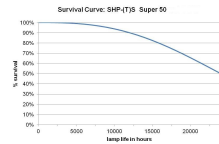

SHP-TS Super SHP-TS 35W E27 SLV 0020326

TECHNICAL DRAWINGS

SHP-TS	35W	50W	70W	100W	150W	250W	400W
L	156	156	156	211	211	260	292
D	39	39	39	48	48	48	48