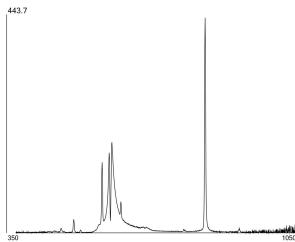

PHOTOMETRY