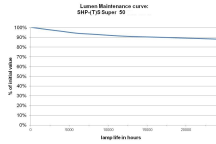

SHP-TS Super SHP-TS 35W E27 SLV 0020326

TECHNICAL DRAWINGS

SHP-TS	35W	50W	70W	100W	150W	250W	400W
L	156	156	156	211	211	260	292
D	39	39	39	48	48	48	48