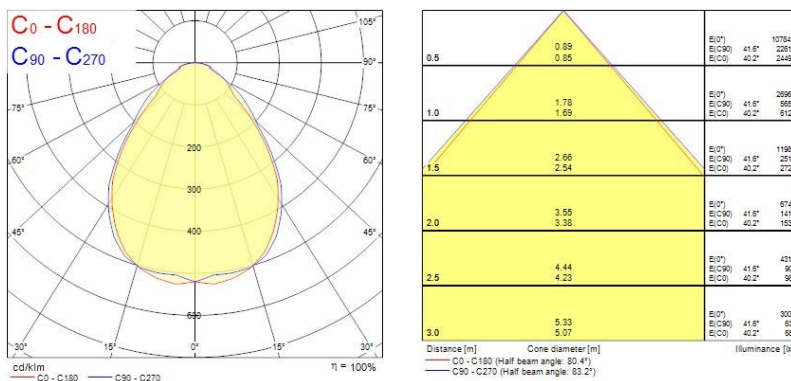

START Panel Flat UGR19 1200x600

START Panel Flat UGR19 1200x600 5200Lm 830
0047234

IP rating	IP40/20
IK rating	IK03
Diffuser finish	Prismatic
Nominal Product Length (mm)	1195
Nominal Product Width (mm)	595
Nominal Product Height (mm)	10.8
Weight (kg)	2.861
Recessed Depth (mm)	39

Packaging

Single packaging type	Carton
Product EAN number	5410288472348
Packaging single length / height (cm)	33.0
Packaging single width (cm)	3.5
Packaging single depth (cm)	127.5
DUN14 (outer)	15410288472345
Units per outer package	2
Packaging outer length / height (cm)	129.5
Packaging outer width (cm)	9.0
Packaging outer depth (cm)	35.0

Safety data

Optimal operating condition (°C)	-20-40

PHOTOMETRY

TECHNICAL DRAWINGS