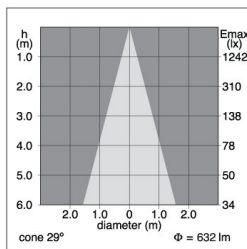

Myriad Pendant Silver - Remote Gear

MYRIAD PENDANT 3000K REMOTE GEAR SWITCHED SILVER
2050691

Electrical protection	Class II
Control gear mounting	Remote
Dimmable	No
Housing colour	Silver
IP rating	IP20
IK rating	IK02
Product EAN number	5025768506910

PHOTOMETRY