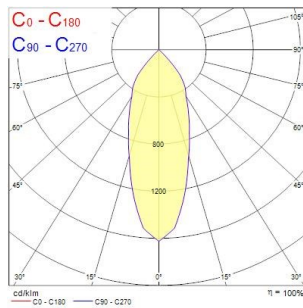

PHOTOMETRY

3000K

TECHNICAL DRAWINGS