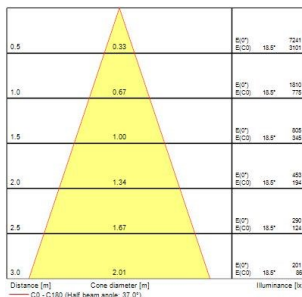

Myriad Pendant Silver - Remote Gear

MYRIAD PENDANT 3000K REMOTE GEAR SWITCHED SILVER
2050691

Electrical protection	Class II
Control gear mounting	Remote
Dimmable	No
Housing colour	Silver
IP rating	IP20
IK rating	IK02
Product EAN number	5025768506910

PHOTOMETRY