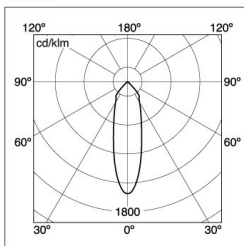

PHOTOMETRY

3000K

TECHNICAL DRAWINGS